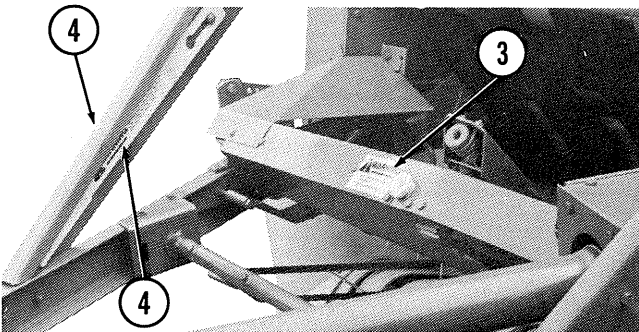

RB1600 - DECAL LOCATION

- 1 - 058311 NOTICE - Transmission Fluid (Not Replaceable)
- 2 - 060143 WARNING - PTO (Two Places)
- 3 - 060141 WARNING - Twine Mechanism
- 4 - 065984 WARNING - Disconnect PTO (Two Places - Both Sides of Wrench)
- 5 - 060150 Decal - NO STEP (Two Places)
- 6 - 059825 WARNING - Moving Belts
- 7 - 062493 Decal - Reflector Strip (Two Places)
- 8 - 068024 BALE 1600
- 9 - 058529 Decal - Bale Size Indicator
- 10 - 065985 WARNING - Disconnect PTO
- 11 - 060140 WARNING - General
- 12 - 060144 WARNING - Read Operator's Manual
- 13 - 061832 Decal - Belt Tracking
- 14 - 060145 WARNING - Gate (Two Places)
- 15 - 061203 GEHL (Three Places)
- 16 - 068025 1600 (Two Places)
- 17 - 060146 WARNING - Keep Door Closed & NEVER Ride Machine (Two Places)
- 18 - 060151 Decal - Belt Tension (Two Places)
- 19 - 060149 WARNING - Moving Belts (Two Places)
- 20 - 060142 WARNING - Spring Coils (Two Places)
- 21 - 065982 Decal - Check Roller Chain Idlers
- 22 - 061830 Decal - Chain Tightener Adjustment
- 23 - 065983 Decal - Pickup Adjustment
- 24 - 060148 Decal - General Operation
- 25 - 060147 Decal - Operating Instructions
- 26 - 060139 Decal - Spare Twine
- 27 - 061057 Decal - Shear Bolts
- 28 - 060138 Decal - Oil Level
- 29 - 060510 Decal - Jack Storage Position
- 30 - 060511 Decal - Jack Lifting Position
- 31 - 055100 Non-skid Surface Strip (Two Places)
- 32 - 060514 Non-skid Surface Strip