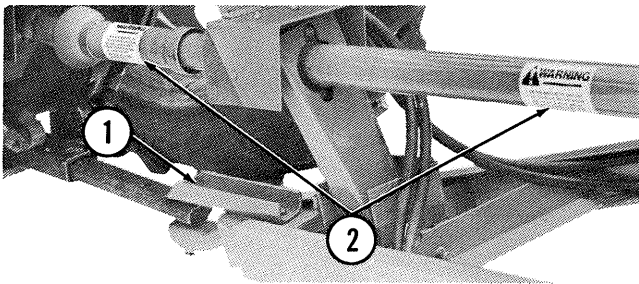

RB1600 - DECAL LOCATION

- 1 - 058311 NOTICE - Transmission Fluid (Not Replaceable)
- 2 - 060143 WARNING - PTO (Two Places)
- 3 - 060141 WARNING - Twine Mechanism
- 4 - 065984 WARNING - Disconnect PTO (Two Places - Both Sides of Wrench)
- 5 - 060150 Decal - NO STEP (Two Places)
- 6 - 059825 WARNING - Moving Belts
- 7 - 062493 Decal - Reflector Strip (Two Places)
- 8 - 068024 BALE 1600
- 9 - 058529 Decal - Bale Size Indicator
- 10 - 065985 WARNING - Disconnect PTO
- 11 - 060140 WARNING - General
- 12 - 060144 WARNING - Read Operator's Manual
- 13 - 061832 Decal - Belt Tracking
- 14 - 060145 WARNING - Gate (Two Places)
- 15 - 061203 GEHL (Three Places)
- 16 - 068025 1600 (Two Places)
- 17 - 060146 WARNING - Keep Door Closed & NEVER Ride Machine (Two Places)
- 18 - 060151 Decal - Belt Tension (Two Places)
- 19 - 060149 WARNING - Moving Belts (Two Places)
- 20 - 060142 WARNING - Spring Coils (Two Places)
- 21 - 065982 Decal - Check Roller Chain Idlers
- 22 - 061830 Decal - Chain Tightener Adjustment
- 23 - 065983 Decal - Pickup Adjustment
- 24 - 060148 Decal - General Operation
- 25 - 060147 Decal - Operating Instructions
- 26 - 060139 Decal - Spare Twine
- 27 - 061057 Decal - Shear Bolts
- 28 - 060138 Decal - Oil Level
- 29 - 060510 Decal - Jack Storage Position
- 30 - 060511 Decal - Jack Lifting Position
- 31 - 055100 Non-skid Surface Strip (Two Places)
- 32 - 060514 Non-skid Surface Strip