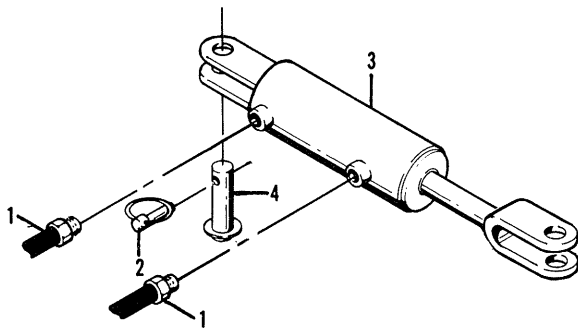

801088 HYDRAULIC TWINE WRAPPING KIT

Ref. No.	Part No.	Part Name	No. Req.
801088		Hydraulic Twine Wrapping Kit ...	1
		Consists of:	
1	059539	Hose	2
2	060471	Klick Pin	1
3	060626	Hydraulic Cylinder	1
4	060629	Cylinder Pin	1