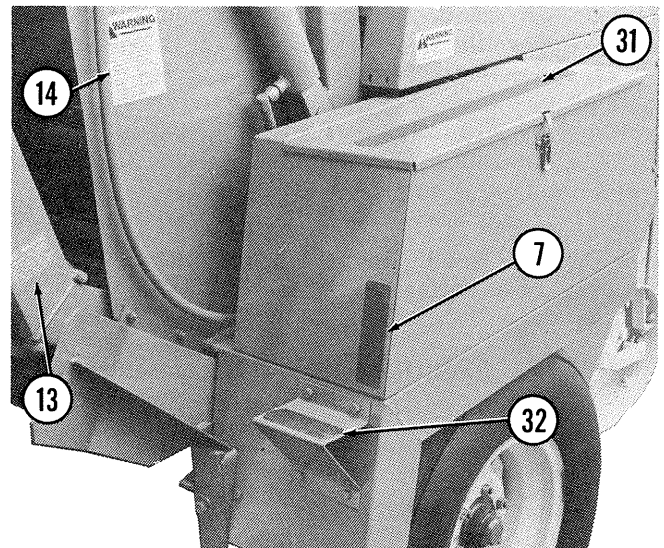

RB1600 - DECAL LOCATION

- 1 - 058311 NOTICE - Transmission Fluid (Not Replaceable)
- 2 - 060143 WARNING - PTO (Two Places)
- 3 - 060141 WARNING - Twine Mechanism
- 4 - 065984 WARNING - Disconnect PTO (Two Places - Both Sides of Wrench)
- 5 - 060150 Decal - NO STEP (Two Places)
- 6 - 059825 WARNING - Moving Belts
- 7 - 062493 Decal - Reflector Strip (Two Places)
- 8 - 068024 BALE 1600
- 9 - 058529 Decal - Bale Size Indicator
- 10 - 065985 WARNING - Disconnect PTO
- 11 - 060140 WARNING - General
- 12 - 060144 WARNING - Read Operator's Manual
- 13 - 061832 Decal - Belt Tracking
- 14 - 060145 WARNING - Gate (Two Places)
- 15 - 061203 GEHL (Three Places)
- 16 - 068025 1600 (Two Places)
- 17 - 060146 WARNING - Keep Door Closed & NEVER Ride Machine (Two Places)
- 18 - 060151 Decal - Belt Tension (Two Places)
- 19 - 060149 WARNING - Moving Belts (Two Places)
- 20 - 060142 WARNING - Spring Coils (Two Places)
- 21 - 065982 Decal - Check Roller Chain Idlers
- 22 - 061830 Decal - Chain Tightener Adjustment
- 23 - 065983 Decal - Pickup Adjustment
- 24 - 060148 Decal - General Operation
- 25 - 060147 Decal - Operating Instructions
- 26 - 060139 Decal - Spare Twine
- 27 - 061057 Decal - Shear Bolts
- 28 - 060138 Decal - Oil Level
- 29 - 060510 Decal - Jack Storage Position
- 30 - 060511 Decal - Jack Lifting Position
- 31 - 055100 Non-skid Surface Strip (Two Places)
- 32 - 060514 Non-skid Surface Strip