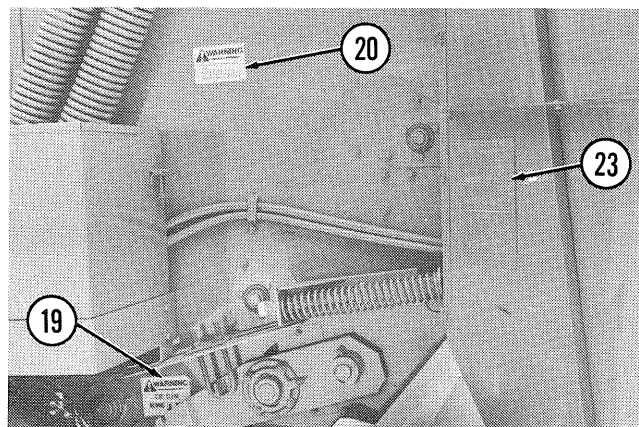

RB1600 - DECAL LOCATION

RB1600 - NUMERICAL INDEX

Part No.	Page No.	Part No.	Page No.	Part No.	Page No.	Part No.	Page No.
9H253	8,19	052595	5	057276	17	058508	17
9H300	8,10,15,17	053688	11	057280	15	058510	17
13H59	19	053865	12	057283	15	058533	5
17H281	23	054161	13	057300	5	058534	5
17H349	19	054959	5,7	057362	17	058535	5
17H387	21	055021	7	057370	5	058536	5
7K73	5	055073	15	057371	5	058537	17
H133	10	055074	15	057374	5	058538	5
H275	17	055098	19	057375	5	058539	23
H714B	5	055142	17	057376	5	058542	15
D932A	8	055354	12	057380	5	058543	15
H6053B	19	055355	12	057388	5	058579	15
H6057B	5	055356	12	057422	7	058690	15
H6080B	23	055358	12	057457	15	058705	22
H6094	8	055682	8	057459	15	058766	17
H6172	8	055690	8	057497	11	058874	5
H7812	19	055691	8	057499	11	058875	5
H8054	8	055692	9	057504	11	058884	15
H8334	10,17	055898	15	057507	11	058908	5
H8354	10	056211	9	057512	11	058963	15
D9130	19	056349	11	057513	11	058964	15
U10063	19	056406	17	057570	9	058965	15
B11069	7	056407	17	057778	20	058966	15
B11090	10	056408	17	057779	20	059052	20
B11162B	10,17	056409	17	057781	20	059053	20
B11433A	5	056440	17	057883	5	059055	20
M12118	10,23	056441	15	057911	9	059059	20
M12306	15	056769	5	057919	7	059064	20
M12361	7	056773	7,23	057920	7	059215	5
R13081E	21	057109	5	057931	5	059272	9
R13178	19	057110	5	057945	5	059299	20
C14061A	5	057111	5	057947	17	059321	20
S16215	17,19	057146	5	057948	5	059390	15
S16218	15	057147	5	057950	15	059421	21
040000		057148	15	057951	15	059426	21
040057	8	057149	15	057952	15	059427	21
040727	10	057150	15	057953	15	059537	17
040860	5,11	057151	15	057957	17	059539	21
041499	19	057153	15	057959	5	059554	13
042166	19	057154	15	057962	5	059562	13
042667	11	057155	15	057963	5	059563	13
043192	19	057156	15	057965	17	059564	13
043616	22	057157	15	057967	17	059565	13
044116	5,7	057158	15	057969	17	059566	13
045327	12	057159	15	057971	17	059567	13
045882	12	057174	23	057977	17	059568	13
045883	12	057179	17	057980	17	059569	13
045998	8	057181	5	058031	17	059572	13
046000	8	057185	17	058156	17	059573	13
046001	8	057186	17	058197	23	059574	13
046754	8	057187	17	058309	17	059576	9,12
047956	11	057194	17	058325	5	059577	12
048060	8	057195	17	058326	5	059578	12
048459	19	057202	17	058328	9	059579	12
049261	5,11	057232	5	058389	17	059580	12
		057256	15	058398	24	059581	12
050000		057267	15	058421	9	059618	5
050270	21	057274	15	058453	9	059619	5
052040	23	057275	17	058490	5	059622	5