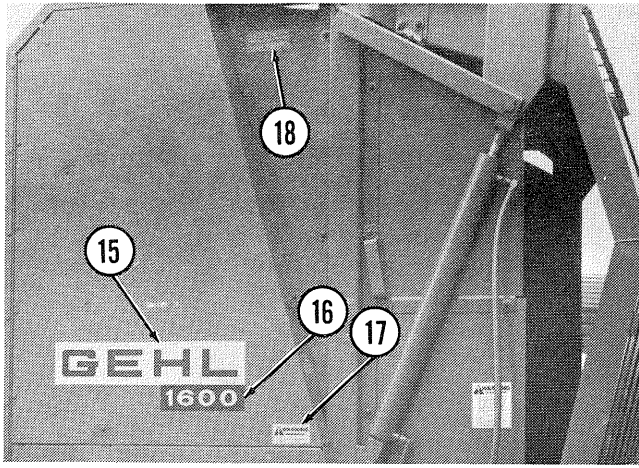

RB1600 - DECAL LOCATION

RB1600 - NUMERICAL INDEX

Part No.	Page No.	Part No.	Page No.	Part No.	Page No.	Part No.	Page No.
9H253	8,19	052595	5	057276	17	058508	17
9H300	8,10,15,17	053688	11	057280	15	058510	17
13H59	19	053865	12	057283	15	058533	5
17H281	23	054161	13	057300	5	058534	5
17H349	19	054959	5,7	057362	17	058535	5
17H387	21	055021	7	057370	5	058536	5
7K73	5	055073	15	057371	5	058537	17
H133	10	055074	15	057374	5	058538	5
H275	17	055098	19	057375	5	058539	23
H714B	5	055142	17	057376	5	058542	15
D932A	8	055354	12	057380	5	058543	15
H6053B	19	055355	12	057388	5	058579	15
H6057B	5	055356	12	057422	7	058690	15
H6080B	23	055358	12	057457	15	058705	22
H6094	8	055682	8	057459	15	058766	17
H6172	8	055690	8	057497	11	058874	5
H7812	19	055691	8	057499	11	058875	5
H8054	8	055692	9	057504	11	058884	15
H8334	10,17	055898	15	057507	11	058908	5
H8354	10	056211	9	057512	11	058963	15
D9130	19	056349	11	057513	11	058964	15
U10063	19	056406	17	057570	9	058965	15
B11069	7	056407	17	057778	20	058966	15
B11090	10	056408	17	057779	20	059052	20
B11162B	10,17	056409	17	057781	20	059053	20
B11433A	5	056440	17	057883	5	059055	20
M12118	10,23	056441	15	057911	9	059059	20
M12306	15	056769	5	057919	7	059064	20
M12361	7	056773	7,23	057920	7	059215	5
R13081E	21	057109	5	057931	5	059272	9
R13178	19	057110	5	057945	5	059299	20
C14061A	5	057111	5	057947	17	059321	20
S16215	17,19	057146	5	057948	5	059390	15
S16218	15	057147	5	057950	15	059421	21
040000		057148	15	057951	15	059426	21
040057	8	057149	15	057952	15	059427	21
040727	10	057150	15	057953	15	059537	17
040860	5,11	057151	15	057957	17	059539	21
041499	19	057153	15	057959	5	059554	13
042166	19	057154	15	057962	5	059562	13
042667	11	057155	15	057963	5	059563	13
043192	19	057156	15	057965	17	059564	13
043616	22	057157	15	057967	17	059565	13
044116	5,7	057158	15	057969	17	059566	13
045327	12	057159	15	057971	17	059567	13
045882	12	057174	23	057977	17	059568	13
045883	12	057179	17	057980	17	059569	13
045998	8	057181	5	058031	17	059572	13
046000	8	057185	17	058156	17	059573	13
046001	8	057186	17	058197	23	059574	13
046754	8	057187	17	058309	17	059576	9,12
047956	11	057194	17	058325	5	059577	12
048060	8	057195	17	058326	5	059578	12
048459	19	057202	17	058328	9	059579	12
049261	5,11	057232	5	058389	17	059580	12
		057256	15	058398	24	059581	12
050000		057267	15	058421	9	059618	5
050270	21	057274	15	058453	9	059619	5
052040	23	057275	17	058490	5	059622	5