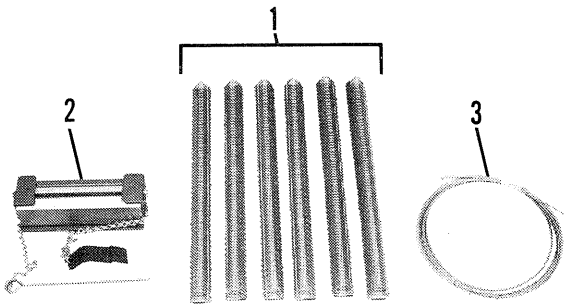

RB1600 - ACCESSORIES

801086 RE-LACING KIT

Ref. No.	Part No.	Part Name	No. Req.
	801086	Re-Lacing Kit.....	1
		Consists of:	
1	058398	#4-1/2 Clipper Hook Card.....	6
2	059826	Vice Lacer.....	1
3	060345	Cable - 72".....	1