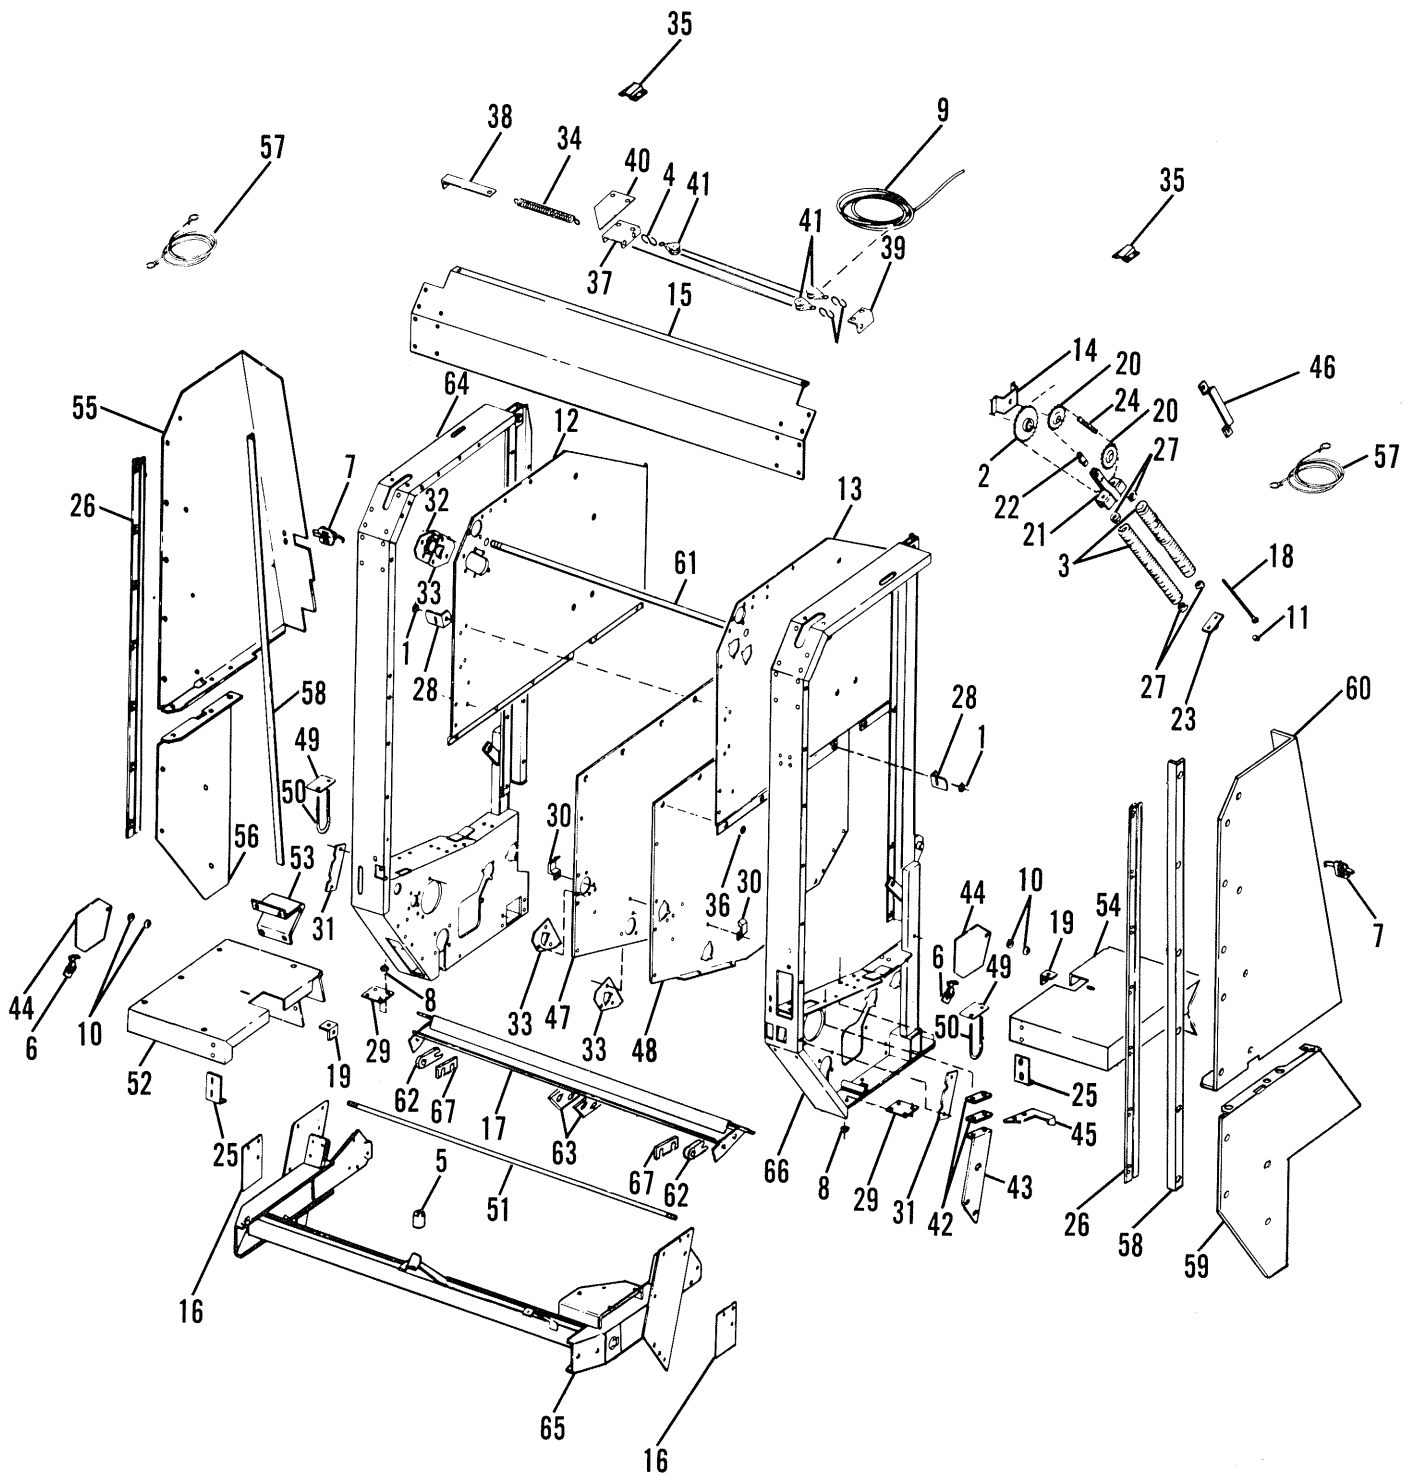

TABLE OF CONTENTS	
	Page
Introduction	3
Main Unit & Frame	4-6
Twine Box & Tie	7
PTO, Drawbar & Hitch Jack	8-9
Pickup & Pickup Drive	10-11
Universal Drives	12
Transmission	13
Rear Gate With Hydraulics	14-15
Upper Rollers & Bale Starter	16-17
Lower Rollers & Roller Drive	18-19
Options	20-23
Accessories	24-25
Decal Location	25-27
Numerical Index	28-30

Mr. Dealer:

Give complete information when ordering service parts. Always give complete part number and also complete part description. The model number and serial number of the unit should always be given.

Numbers for this unit are on a decal located under the Top Channel near the Center Column of the Left Frame assembly.

“Right” and “left” are determined from a position standing at rear of the unit facing the direction of travel. From this position, the Tubular Drive and Transmission are on the left side.

Gehl Company reserves the right to make changes or improvements in the design or construction of any part of the unit without incurring the obligation to install such changes on any unit previously delivered.

IMPORTANT HARDWARE NOTICE

Common hardware, such as nuts, cap screws, etc. are listed in the parts list but **NOT** illustrated. Hardware listed, is for mounting purposes and **NOT** included when the part is ordered for replacement.

All cap screws or bolts, called-out in the parts lists, are Grade 5, Cadmium Plated unless otherwise noted. Hexagon nuts, for Grade 5 cap screws or bolts, are Grade B. Hexagon nuts for other cap screws or bolts, are Grade A unless otherwise noted.

The following abbreviations are used in this parts list:

- CB - Carriage Bolt
- FHMS - Flat Head Machine Screw
- FHSCS - Flat Head Socket Cap Screw
- HHCS - Hexagon Head Cap Screw
- HWHSTS - Hexagon Washer Head Self-Threading Screw
- PTHMS - Phillips Truss Head Machine Screw
- RHMS - Round Head Machine Screw
- SHSS - Socket Head Set Screw
- SQHSS - Square Head Set Screw
- HJN - Hexagon Jam Nut
- HLN - Hexagon Lock Nut
- HMN - Hexagon Machine Nut
- HN - Hexagon Nut
- HSN - Hexagon Slotted Nut
- LW - Lock Washer
- PW - Plain Washer
- NPT - National Pipe Thread
- T - Tooth

ALWAYS GIVE MODEL AND SERIAL NUMBER WHEN ORDERING SERVICE PARTS

RB1600 - MAIN UNIT & FRAME

IMPORTANT: Order by Part Number - DO NOT use Illustration Reference Numbers.

ALWAYS GIVE MODEL AND SERIAL NUMBER WHEN ORDERING SERVICE PARTS