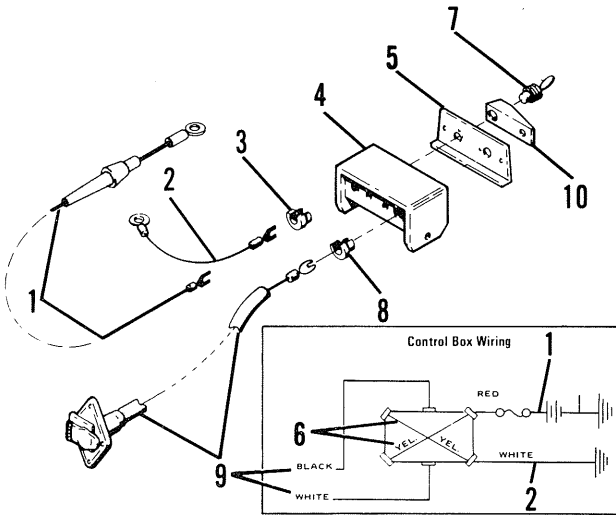

A For Belt Repair, specify Kit No. 061253 consisting of two Pins (901751) and Belt Dutchman (061254).
B To order Lacing Pin, order one 901751 Kit.

RB1600 - OPTIONS

801143 ELECTRIC TWINE WRAPPING KIT

Ref. No.	Part No.	Part Name	No. Req.
	801143	Electric Twine Wrapping Kit	1
		Consists of:	
1	059052	Receptacle Bracket	1
	650487	HHCS 5/16 x 1	2
	(2) 5/16 HN 653007 - (2) 5/16 LW 654024		
	(2) 5/16 PW 654004		
2	059053	Mounting Bracket	2
	650448	HHCS 1/4 x 3/4	4
	(4) 1/4 HN 653005 - (4) 1/4 LW 654022		
3	060375	Control Box - Assembled	1
	650260	PTHMS 1/4 x 1/2	2
	(2) 1/4 HN 653005 - (2) 1/4 LW 654022		
4	061058	Actuator	1
5	061059	Yoke Clip	4
	650585	HHCS 1/2 x 2	2
	(2) 1/2 HLN 650806		
6	061060	Power Cable	1
	650448	HHCS 1/4 x 3/4	2
	(2) 1/4 HN 653005 - (2) 1/4 LW 654022		
7	061061	Cylinder Pin	1
	655024	Cotter Pin 3/16 x 2	2
8	061062	Wire Clamp	5
	650490	HHCS 3/8 x 1	3
	(3) 3/8 HLN 650805 - (3) 3/8 PW 654006		
9	063592	Wire Wrap	1

060375 CONTROL BOX (Component Breakdown)

Ref. No.	Part No.	Part Name	No. Req.
	060375	Control Box - Assembled	1
		Consists of:	
1	057778	Power Cord	1
2	057779	Ground Cable	1
3	057781	Bushing	1
4	059055	Control Box	1
	650702	RHMS #6 x 3/8	2
5	059059	Switch Plate	1
	650261	PTHMS 1/4 x 1/2	1
	(1) 1/4 HN 653005 - (1) 1/4 LW 654022		
	(3) 1/4 PW 654002		
6	059064	Cable (Yellow)	1
7	059299	Toggle Switch	1
8	059321	Strain Relief Bushing	1
9	060376	Tractor Cable	1
10	060972	Toggle Guard	1