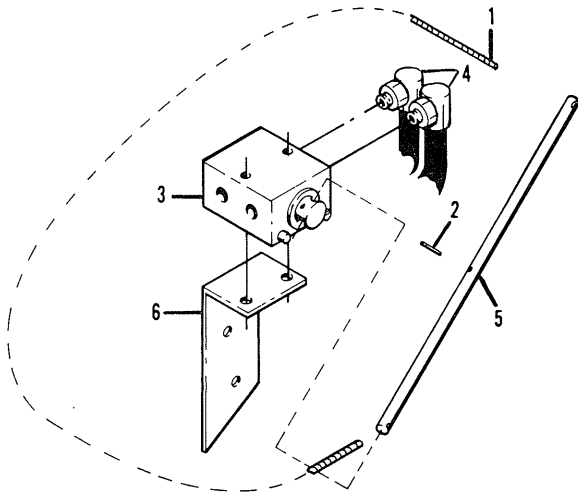

801051 MANUAL HYDRAULIC SHUT OFF KIT

Ref. No.	Part No.	Part Name	No. Req.
801051		Manual Hydraulic Shut-off Kit ...	1
		Consists of:	
1	R13081E	Cord	1
2	050270	Spring Pin	1
3	059421	Valve - Assembled	1
4	059426	Hose	2
5	059427	Handle	1
6	060596	Valve Mount	1
	650491	HHCS 3/8 x 1-1/4	2
	650784	HHCS 5/16 x 2-3/4	2
		(4) 5/16 HN 653007 - (4) 5/16 LW 654024