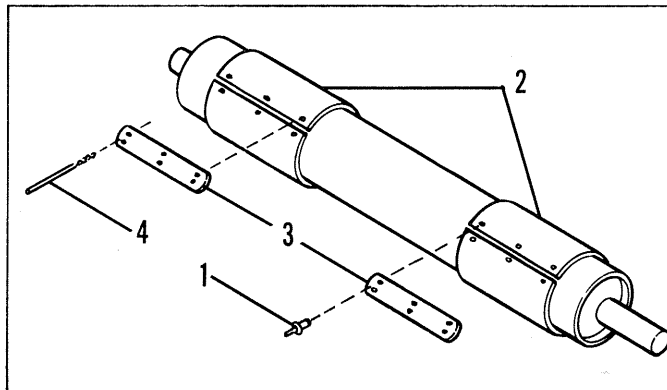

068633 PACKING ROLLER LAGGING KIT

Ref. No.	Part No.	Part Name	No. Req.
	068633	Packing Roller Lagging Kit ...	1
Consists of:			
1	068846	Rivet Liner	36
2	068847	Lag	2
3	068848	Strip Covers	4
4	068849	Drill - 13/64"	1

IMPORTANT: Order by Part Number - DO NOT use Illustration Reference Numbers.

RB1600 - DECAL LOCATION

Decal Locations are shown to assist in application of new decals in the event of damage to the Decal or refinishing of the machine. Check listing for information and the illustrations for their location.

Surfaces **MUST** be free from dirt, dust, grease and other foreign material before applying the new Decal. To apply, remove the smaller portion of the decal backing paper and apply this part of the exposed adhesive backing to the clean surface while maintaining proper position and alignment. Peel the other portion of the backing paper off slowly while applying hand pressure to smooth out Decal surface.

The Decal Set Number for the RB1600 is 060483. The set includes the following Decals:

NOTE: Discard Decals NOT required for this machine.

NOTE: Always order Decals by set number. DO NOT order Decals separately.

WARNING: Always Observe Safety Rules Shown on Decals. If Decals become damaged, or if unit is repainted, replace Decals.

NOTICE

Order paint for refinishing machines from this list:

901225	One Gallon Blaze Paint
901226	One Gallon Maize Paint
901295	6 (12 oz.) Cans Blaze Spray Paint
901296	6 (12 oz.) Cans Maize Spray Paint