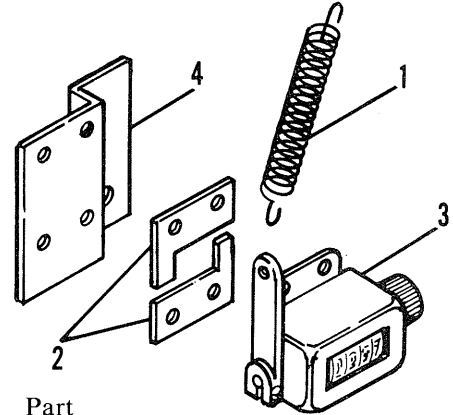

801782 BALE COUNTER KIT

Ref. No.	Part No.	Part Name	No. Req.
801782		Bale Counter Kit	1
		Consists of:	
1	17H387	Activating Spring	1
	650426A	HHCS 1/4 x 1-1/4	1
		(2) 1/4 HN 653005	
	650618	HWHSTS 5/16 x 5/8	1
2	066764	Bracket	2
	650618	HWHSTS 5/16 x 5/8	4
3	066765	Counter	1
4	068210	Counter Base	1

A Not used on RB1600 Baler.