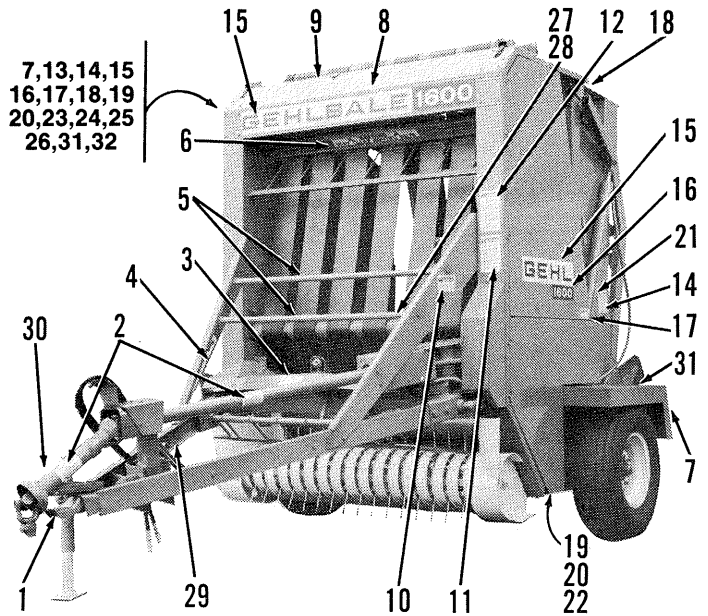

RB1600 - DECAL LOCATION

- 1 - 058311 NOTICE - Transmission Fluid (Not Replaceable)
- 2 - 060143 WARNING - PTO (Two Places)
- 3 - 060141 WARNING - Twine Mechanism
- 4 - 065984 WARNING - Disconnect PTO (Two Places - Both Sides of Wrench)
- 5 - 060150 Decal - NO STEP (Two Places)
- 6 - 059825 WARNING - Moving Belts
- 7 - 062493 Decal - Reflector Strip (Two Places)
- 8 - 068024 BALE 1600
- 9 - 058529 Decal - Bale Size Indicator
- 10 - 065985 WARNING - Disconnect PTO
- 11 - 060140 WARNING - General
- 12 - 060144 WARNING - Read Operator's Manual
- 13 - 061832 Decal - Belt Tracking
- 14 - 060145 WARNING - Gate (Two Places)
- 15 - 061203 GEHL (Three Places)
- 16 - 068025 1600 (Two Places)
- 17 - 060146 WARNING - Keep Door Closed & NEVER Ride Machine (Two Places)
- 18 - 060151 Decal - Belt Tension (Two Places)
- 19 - 060149 WARNING - Moving Belts (Two Places)
- 20 - 060142 WARNING - Spring Coils (Two Places)
- 21 - 065982 Decal - Check Roller Chain Idlers
- 22 - 061830 Decal - Chain Tightener Adjustment
- 23 - 065983 Decal - Pickup Adjustment
- 24 - 060148 Decal - General Operation
- 25 - 060147 Decal - Operating Instructions
- 26 - 060139 Decal - Spare Twine
- 27 - 061057 Decal - Shear Bolts
- 28 - 060138 Decal - Oil Level
- 29 - 060510 Decal - Jack Storage Position
- 30 - 060511 Decal - Jack Lifting Position
- 31 - 055100 Non-skid Surface Strip (Two Places)
- 32 - 060514 Non-skid Surface Strip