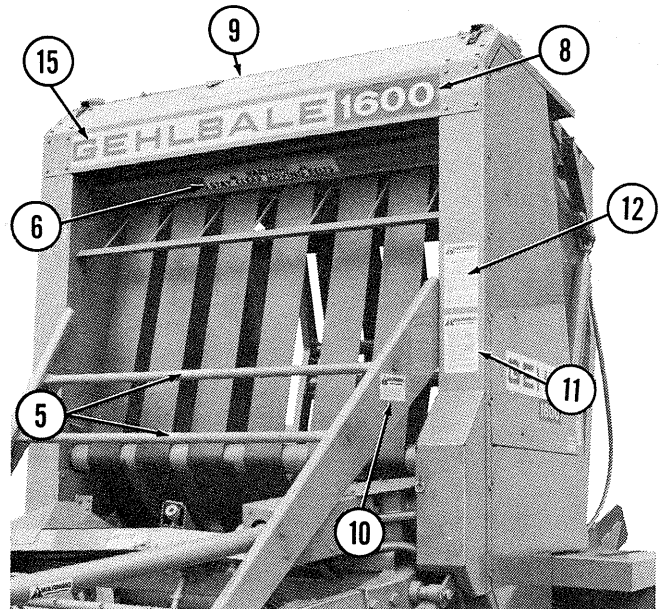

RB1600 - DECAL LOCATION

- 1 - 058311 NOTICE - Transmission Fluid (Not Replaceable)
- 2 - 060143 WARNING - PTO (Two Places)
- 3 - 060141 WARNING - Twine Mechanism
- 4 - 065984 WARNING - Disconnect PTO (Two Places - Both Sides of Wrench)
- 5 - 060150 Decal - NO STEP (Two Places)
- 6 - 059825 WARNING - Moving Belts
- 7 - 062493 Decal - Reflector Strip (Two Places)
- 8 - 068024 BALE 1600
- 9 - 058529 Decal - Bale Size Indicator
- 10 - 065985 WARNING - Disconnect PTO
- 11 - 060140 WARNING - General
- 12 - 060144 WARNING - Read Operator's Manual
- 13 - 061832 Decal - Belt Tracking
- 14 - 060145 WARNING - Gate (Two Places)
- 15 - 061203 GEHL (Three Places)
- 16 - 068025 1600 (Two Places)
- 17 - 060146 WARNING - Keep Door Closed & NEVER Ride Machine (Two Places)
- 18 - 060151 Decal - Belt Tension (Two Places)
- 19 - 060149 WARNING - Moving Belts (Two Places)
- 20 - 060142 WARNING - Spring Coils (Two Places)
- 21 - 065982 Decal - Check Roller Chain Idlers
- 22 - 061830 Decal - Chain Tightener Adjustment
- 23 - 065983 Decal - Pickup Adjustment
- 24 - 060148 Decal - General Operation
- 25 - 060147 Decal - Operating Instructions
- 26 - 060139 Decal - Spare Twine
- 27 - 061057 Decal - Shear Bolts
- 28 - 060138 Decal - Oil Level
- 29 - 060510 Decal - Jack Storage Position
- 30 - 060511 Decal - Jack Lifting Position
- 31 - 055100 Non-skid Surface Strip (Two Places)
- 32 - 060514 Non-skid Surface Strip