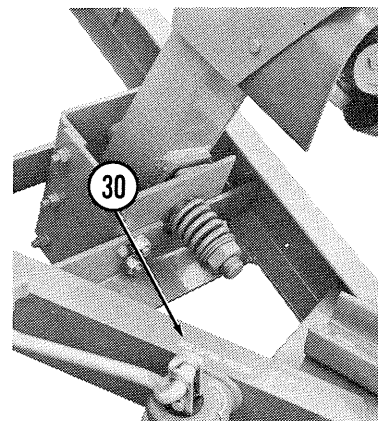

RB1600 - DECAL LOCATION

RB1600 - NUMERICAL INDEX

Part No.	Page No.	Part No.	Page No.	Part No.	Page No.	Part No.	Page No.
9H253	8,19	052595	5	057276	17	058508	17
9H300	8,10,15,17	053688	11	057280	15	058510	17
13H59	19	053865	12	057283	15	058533	5
17H281	23	054161	13	057300	5	058534	5
17H349	19	054959	5,7	057362	17	058535	5
17H387	21	055021	7	057370	5	058536	5
7K73	5	055073	15	057371	5	058537	17
H133	10	055074	15	057374	5	058538	5
H275	17	055098	19	057375	5	058539	23
H714B	5	055142	17	057376	5	058542	15
D932A	8	055354	12	057380	5	058543	15
H6053B	19	055355	12	057388	5	058579	15
H6057B	5	055356	12	057422	7	058690	15
H6080B	23	055358	12	057457	15	058705	22
H6094	8	055682	8	057459	15	058766	17
H6172	8	055690	8	057497	11	058874	5
H7812	19	055691	8	057499	11	058875	5
H8054	8	055692	9	057504	11	058884	15
H8334	10,17	055898	15	057507	11	058908	5
H8354	10	056211	9	057512	11	058963	15
D9130	19	056349	11	057513	11	058964	15
U10063	19	056406	17	057570	9	058965	15
B11069	7	056407	17	057778	20	058966	15
B11090	10	056408	17	057779	20	059052	20
B11162B	10,17	056409	17	057781	20	059053	20
B11433A	5	056440	17	057883	5	059055	20
M12118	10,23	056441	15	057911	9	059059	20
M12306	15	056769	5	057919	7	059064	20
M12361	7	056773	7,23	057920	7	059215	5
R13081E	21	057109	5	057931	5	059272	9
R13178	19	057110	5	057945	5	059299	20
C14061A	5	057111	5	057947	17	059321	20
S16215	17,19	057146	5	057948	5	059390	15
S16218	15	057147	5	057950	15	059421	21
040000		057148	15	057951	15	059426	21
040057	8	057149	15	057952	15	059427	21
040727	10	057150	15	057953	15	059537	17
040860	5,11	057151	15	057957	17	059539	21
041499	19	057153	15	057959	5	059554	13
042166	19	057154	15	057962	5	059562	13
042667	11	057155	15	057963	5	059563	13
043192	19	057156	15	057965	17	059564	13
043616	22	057157	15	057967	17	059565	13
044116	5,7	057158	15	057969	17	059566	13
045327	12	057159	15	057971	17	059567	13
045882	12	057174	23	057977	17	059568	13
045883	12	057179	17	057980	17	059569	13
045998	8	057181	5	058031	17	059572	13
046000	8	057185	17	058156	17	059573	13
046001	8	057186	17	058197	23	059574	13
046754	8	057187	17	058309	17	059576	9,12
047956	11	057194	17	058325	5	059577	12
048060	8	057195	17	058326	5	059578	12
048459	19	057202	17	058328	9	059579	12
049261	5,11	057232	5	058389	17	059580	12
		057256	15	058398	24	059581	12
050000		057267	15	058421	9	059618	5
050270	21	057274	15	058453	9	059619	5
052040	23	057275	17	058490	5	059622	5