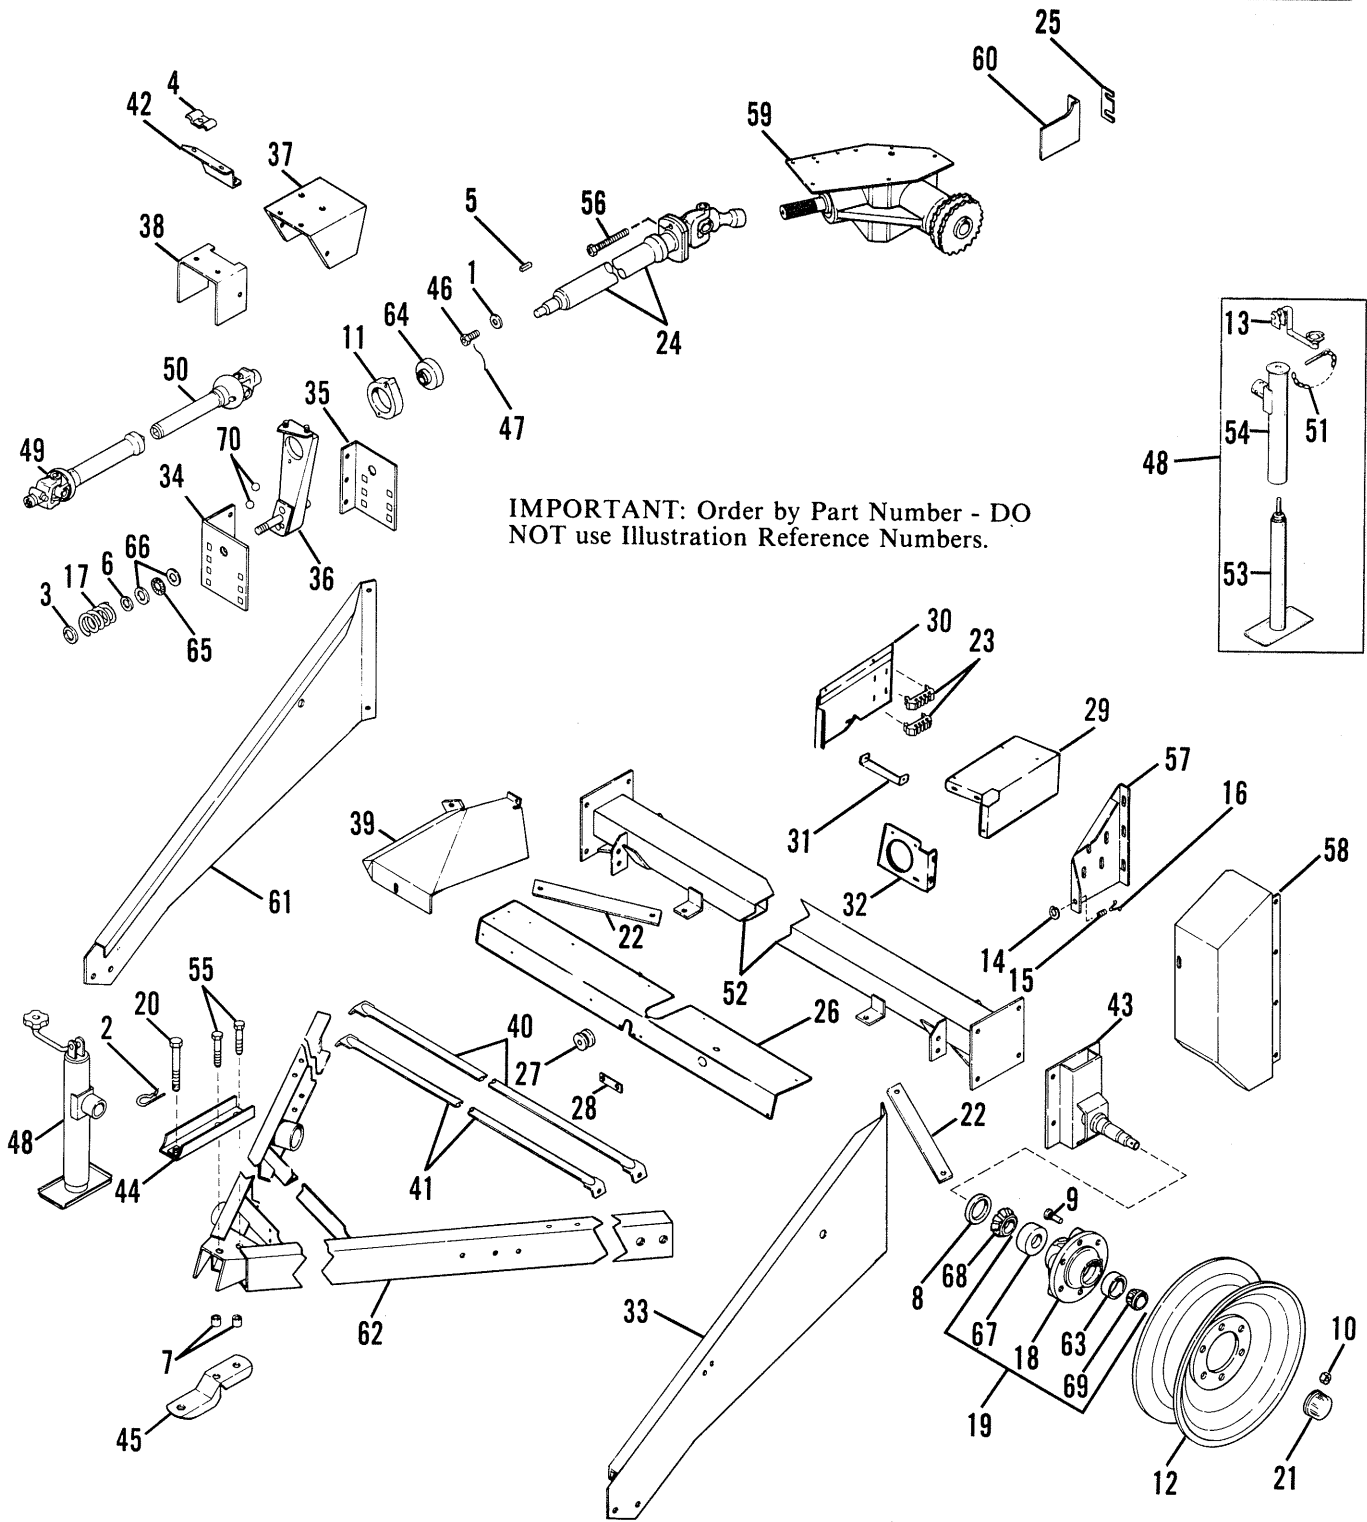

ALWAYS GIVE MODEL AND SERIAL NUMBER WHEN ORDERING SERVICE PARTS

RB1600 - TWINE BOX & TIE

IMPORTANT: Order by Part Number - DO NOT use Illustration Reference Numbers.

Ref. No.	Part No.	Part Name	No. Req.	Ref. No.	Part No.	Part Name	No. Req.
1	B11069	U-Bolt	4	17	059786	Twine Box	1
		(4) 5/16 HN 653007 - (4) 5/16 LW 654024			650449	HHCS 1/4 x 2-1/2	2
2	M12361	Spring	2		650486	HHCS 5/16 x 3/4	5
3	044116	Latch	1			(2) 1/4 HLN 650803 - (5) 5/16 HN 653007	
	650812	RHMS #1224 x 1/2	2			(2) 1/4 PW 654002 - (5) 5/16 LW 654024	
		(2) #1224 HMN 650627 - (2) #12 LW 650813		18	059794	Twine Box Cover	1
4	054959	Bellville Washer	2		650486	HHCS 5/16 x 3/4	3
5	055021	Hose Clamp	1			(3) 5/16 HN 653007 - (3) 5/16 LW 654024	
	650486	HHCS 5/16 x 3/4	1	19	059799	Twine Bolt	2
		(1) 5/16 HN 653007 - (1) 5/16 LW 654024				(4) 1/4 HLN 650803	
6	056773	Hose Clamp	4	20	060302	Support Rod	1
7	057422	Twine Guide Angle	1			(2) 1/2 HN 653018 - (2) 1/2 HJN 653044	
8	057919	Twine Knife	2			(2) 1/2 PW 654009	
	650488	HHCS 1/4 x 3/4	2	21	061050	Twine Tube	1
	650835	HHCS 1/4 x 1	2	22	061052	Activating Lever	1
		(4) 1/4 HN 653005 - (4) 1/4 LW 654022			650528	HHCS 3/8 x 2	1
9	057920	Knife Spacer	1			(1) 3/8 HLN 650805	
10	059708	Cylinder Spacer	1	23	061055	Activating Lever Arm	1
	650568	HHCS 5/16 x 2	1	24	061708A	HHCS 1/4 x 1	1
		(1) 5/16 HLN 650804				(1) 1/4 HLN 650803	
11	059709	Twine Cut-off	1	25	061712	Cut-off Stop	1
12	059718	Tube Guide	1		650487	HHCS 5/16 x 1	2
13	059719	Cross Tube	1			(2) 5/16 HN 653007 - (2) 5/16 LW 654024	
14	059721	Rope Guide	2				
15	059723	Cylinder Mount	1				
16	059767	Twine Guide	1				

A For replacement Shear Bolts, order Kit #900091 (Containing 8 Shear Bolts).

ALWAYS GIVE MODEL AND SERIAL NUMBER WHEN ORDERING SERVICE PARTS

RB1600 - PTO, DRAWBAR & HITCH JACK

IMPORTANT: Order by Part Number - DO NOT use Illustration Reference Numbers.