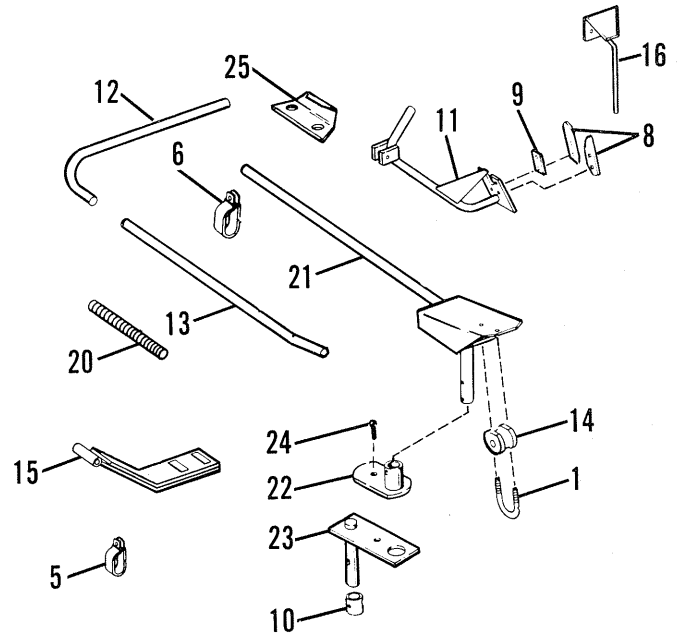

RB1600 - TWINE BOX & TIE

IMPORTANT: Order by Part Number - DO NOT use Illustration Reference Numbers.

Ref. No.	Part No.	Part Name	No. Req.	Ref. No.	Part No.	Part Name	No. Req.
1	B11069	U-Bolt	4	17	059786	Twine Box	1
		(4) 5/16 HN 653007 - (4) 5/16 LW 654024			650449	HHCS 1/4 x 2-1/2	2
2	M12361	Spring	2		650486	HHCS 5/16 x 3/4	5
3	044116	Latch	1			(2) 1/4 HLN 650803 - (5) 5/16 HN 653007	
	650812	RHMS #1224 x 1/2	2			(2) 1/4 PW 654002 - (5) 5/16 LW 654024	
		(2) #1224 HMN 650627 - (2) #12 LW 650813		18	059794	Twine Box Cover	1
4	054959	Bellville Washer	2		650486	HHCS 5/16 x 3/4	3
5	055021	Hose Clamp	1			(3) 5/16 HN 653007 - (3) 5/16 LW 654024	
	650486	HHCS 5/16 x 3/4	1	19	059799	Twine Bolt	2
		(1) 5/16 HN 653007 - (1) 5/16 LW 654024				(4) 1/4 HLN 650803	
6	056773	Hose Clamp	4	20	060302	Support Rod	1
7	057422	Twine Guide Angle	1			(2) 1/2 HN 653018 - (2) 1/2 HJN 653044	
8	057919	Twine Knife	2			(2) 1/2 PW 654009	
	650488	HHCS 1/4 x 3/4	2	21	061050	Twine Tube	1
	650835	HHCS 1/4 x 1	2	22	061052	Activating Lever	1
		(4) 1/4 HN 653005 - (4) 1/4 LW 654022			650528	HHCS 3/8 x 2	1
9	057920	Knife Spacer	1			(1) 3/8 HLN 650805	
10	059708	Cylinder Spacer	1	23	061055	Activating Lever Arm	1
	650568	HHCS 5/16 x 2	1	24	061708A	HHCS 1/4 x 1	1
		(1) 5/16 HLN 650804				(1) 1/4 HLN 650803	
11	059709	Twine Cut-off	1	25	061712	Cut-off Stop	1
12	059718	Tube Guide	1		650487	HHCS 5/16 x 1	2
13	059719	Cross Tube	1			(2) 5/16 HN 653007 - (2) 5/16 LW 654024	
14	059721	Rope Guide	2				
15	059723	Cylinder Mount	1				
16	059767	Twine Guide	1				

A For replacement Shear Bolts, order Kit #900091 (Containing 8 Shear Bolts).

ALWAYS GIVE MODEL AND SERIAL NUMBER WHEN ORDERING SERVICE PARTS