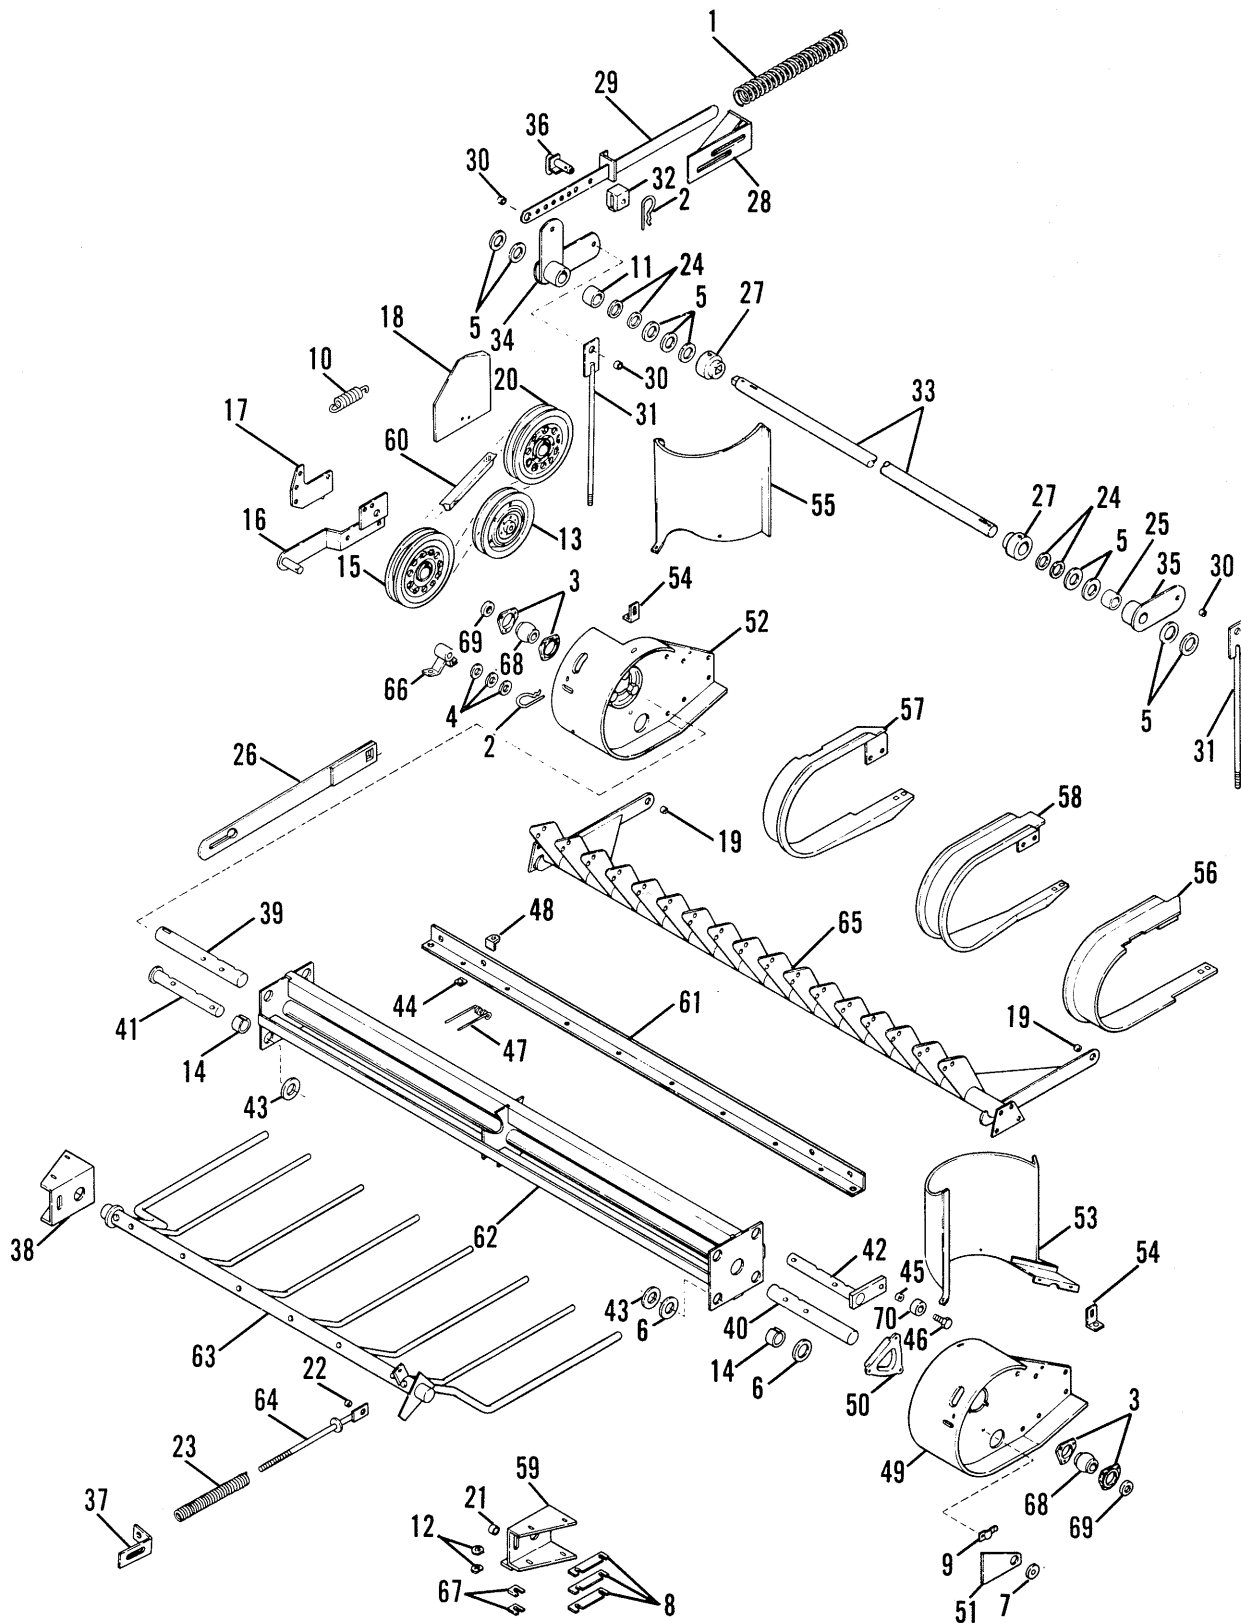

RB1600 - PICKUP & PICKUP DRIVE

Ref. No.	Part No.	Part Name	No. Req.	Ref. No.	Part No.	Part Name	No. Req.
1	H133	Float Spring	1	4	H8354	Washer.....	3
2	9H300	Lock Pin	2	5	B11090	Washer.....	8
3	H8334	Bearing Retainer	8	6	B11162B	Shim Washer	8
	650490	HHCS 3/8 x 1	3	7	M12118	Washer.....	1
	(3) 3/8 LW 654026			8	040727	Spacer	6