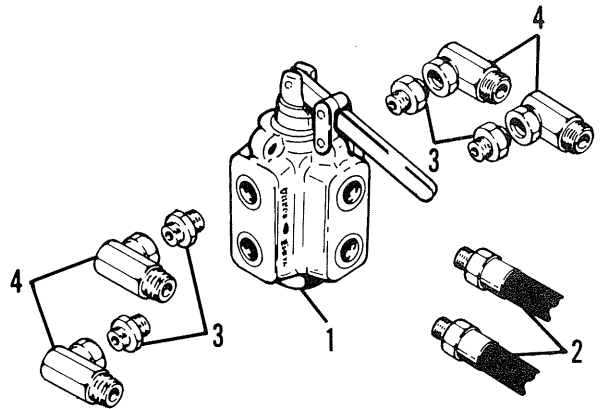

801087 DUAL HYDRAULICS KIT

Ref. No.	Part No.	Part Name	No. Req.
801087		Dual Hydraulics Kit	1
		Consists of:	
1	060597	Double Selector Valve	1
	650818	HHCS 3/8 x 3	2
		(2) 3/8 HN 653010 - (2) 3/8 LW 654026	
2	060598	Hose	2
3	060599	Nipple - 3/4 Hex.	4
4	060600	Union	4

ALWAYS GIVE MODEL AND SERIAL NUMBER WHEN ORDERING SERVICE PARTS