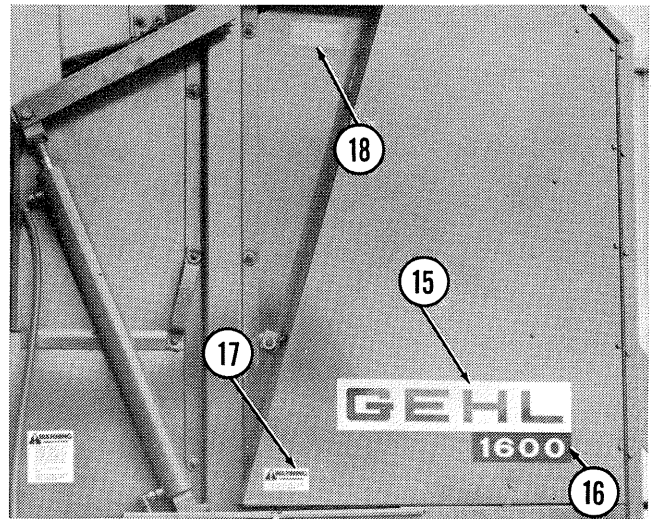

RB1600 - DECAL LOCATION

RB1600 - NUMERICAL INDEX

Part No.	Page No.	Part No.	Page No.	Part No.	Page No.	Part No.	Page No.
9H253	8,19	052595	5	057276	17	058508	17
9H300	8,10,15,17	053688	11	057280	15	058510	17
13H59	19	053865	12	057283	15	058533	5
17H281	23	054161	13	057300	5	058534	5
17H349	19	054959	5,7	057362	17	058535	5
17H387	21	055021	7	057370	5	058536	5
7K73	5	055073	15	057371	5	058537	17
H133	10	055074	15	057374	5	058538	5
H275	17	055098	19	057375	5	058539	23
H714B	5	055142	17	057376	5	058542	15
D932A	8	055354	12	057380	5	058543	15
H6053B	19	055355	12	057388	5	058579	15
H6057B	5	055356	12	057422	7	058690	15
H6080B	23	055358	12	057457	15	058705	22
H6094	8	055682	8	057459	15	058766	17
H6172	8	055690	8	057497	11	058874	5
H7812	19	055691	8	057499	11	058875	5
H8054	8	055692	9	057504	11	058884	15
H8334	10,17	055898	15	057507	11	058908	5
H8354	10	056211	9	057512	11	058963	15
D9130	19	056349	11	057513	11	058964	15
U10063	19	056406	17	057570	9	058965	15
B11069	7	056407	17	057778	20	058966	15
B11090	10	056408	17	057779	20	059052	20
B11162B	10,17	056409	17	057781	20	059053	20
B11433A	5	056440	17	057883	5	059055	20
M12118	10,23	056441	15	057911	9	059059	20
M12306	15	056769	5	057919	7	059064	20
M12361	7	056773	7,23	057920	7	059215	5
R13081E	21	057109	5	057931	5	059272	9
R13178	19	057110	5	057945	5	059299	20
C14061A	5	057111	5	057947	17	059321	20
S16215	17,19	057146	5	057948	5	059390	15
S16218	15	057147	5	057950	15	059421	21
040000		057148	15	057951	15	059426	21
040057	8	057149	15	057952	15	059427	21
040727	10	057150	15	057953	15	059537	17
040860	5,11	057151	15	057957	17	059539	21
041499	19	057153	15	057959	5	059554	13
042166	19	057154	15	057962	5	059562	13
042667	11	057155	15	057963	5	059563	13
043192	19	057156	15	057965	17	059564	13
043616	22	057157	15	057967	17	059565	13
044116	5,7	057158	15	057969	17	059566	13
045327	12	057159	15	057971	17	059567	13
045882	12	057174	23	057977	17	059568	13
045883	12	057179	17	057980	17	059569	13
045998	8	057181	5	058031	17	059572	13
046000	8	057185	17	058156	17	059573	13
046001	8	057186	17	058197	23	059574	13
046754	8	057187	17	058309	17	059576	9,12
047956	11	057194	17	058325	5	059577	12
048060	8	057195	17	058326	5	059578	12
048459	19	057202	17	058328	9	059579	12
049261	5,11	057232	5	058389	17	059580	12
		057256	15	058398	24	059581	12
050000		057267	15	058421	9	059618	5
050270	21	057274	15	058453	9	059619	5
052040	23	057275	17	058490	5	059622	5