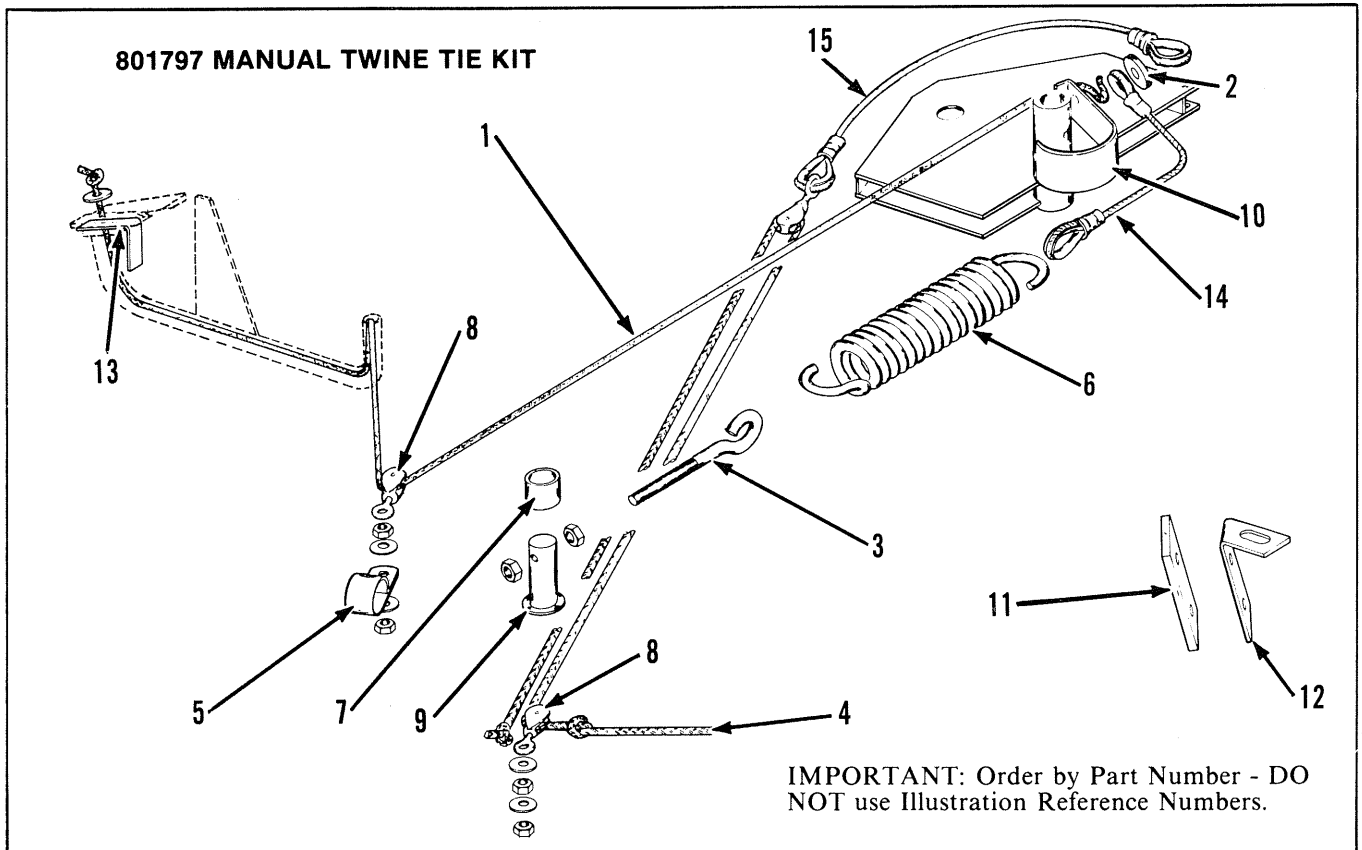

ALWAYS GIVE MODEL AND SERIAL NUMBER WHEN ORDERING SERVICE PARTS

RB1600 - OPTIONS

068042 LIGHT CROP HOLD-DOWN KIT

IMPORTANT: Order by Part Number - DO NOT use Illustration Reference Numbers.

Ref. No.	Part No.	Part Name	No. Req.	Ref. No.	Part No.	Part Name	No. Req.
	068042	Light Crop Hold-down Kit	1				
		Consists of:					
1	043616	Spacer	5	5	067160	Clamp - Outside Tine	2
	650568	HHCS 5/16 x 2	5		650545	HHCS 5/16 x 1-1/4	2
		(5) 5/16 HLN 650804				(2) 5/16 HLN 650804	
2	058705	Strap	2	6	067162	Spacer - Outside Tine	2
	650426	HHCS 1/4 x 1-1/4	4		650577	HHCS 5/16 x 1-1/2	2
		(4) 1/4 HN 653005 - (4) 1/4 LW 654022				(2) 5/16 HLN 650804	
3	067157	Stop	2	7	067163	Light Crop Tine	5
4	067159	Outside Tine	2	8	067165	Clamp	10
					650568	HHCS 5/16 x 2	10
						(10) 5/16 HLN 650804	

ALWAYS GIVE MODEL AND SERIAL NUMBER WHEN ORDERING SERVICE PARTS

IMPORTANT: Order by Part Number - DO NOT use Illustration Reference Numbers.

Ref. No.	Part No.	Part Name	No. Req.	Ref. No.	Part No.	Part Name	No. Req.
	801797	Manual Twine Mechanism Kit ...	1	9	060629	Spring Anchor Stud	1
		Consists of:					
1	H6080B	Cord - 3/16 x 72	1	10	064284	Cam Arm	1
2	M12118	Washer	1		650533	HHCS 3/8 x 1-1/2	1
	650491	HHCS 3/8 x 1-1/4	1		650528	HHCS 3/8 x 2	1
		(1) 3/8 HLN 650805				(2) 3/8 HLN 650805	
3	17H281	Eye Bolt	1	11	064289	Bumper Pad	1
		(2) 3/8 HN 653010		12	064290	Bumper Plate	1
4	052040	Cord - 5/16 x 204	1		650487	HHCS 5/16 x 1	2
5	056773	Hose Clamp	1		650453	HHCS 1/2 x 1-1/2	1
6	057174	Spring	1			(2) 5/16 HLN 650804 - (2) 5/16 PW 654004	
7	058197	Pipe Spacer	1			(1) 1/2 PW 654009 - (1) 1/2 LW 654030	
8	058539	Pulley	2	13	064291	Knife Spacer	1
	650543	HHCS 5/16 x 1-1/4	1	14	064292	Cable	1
		(2) 5/16 HN 650804 - (2) 5/16 PW 654004		15	064293	Cable w/Pulley	1