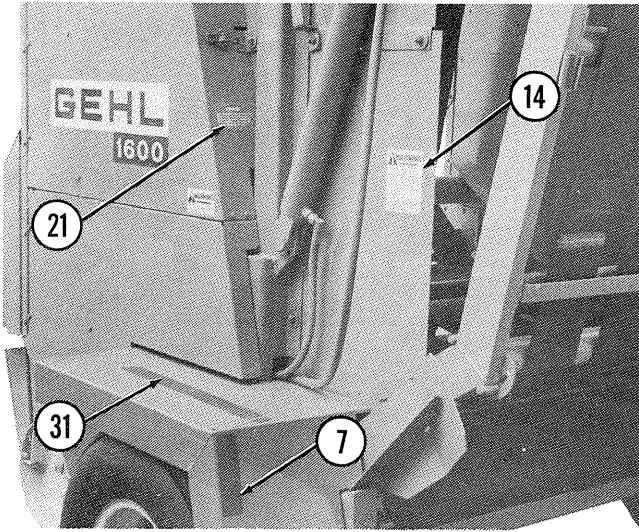

RB1600 - DECAL LOCATION

RB1600 - NUMERICAL INDEX

Part No.	Page No.	Part No.	Page No.	Part No.	Page No.	Part No.	Page No.
9H253	8,19	052595	5	057276	17	058508	17
9H300	8,10,15,17	053688	11	057280	15	058510	17
13H59	19	053865	12	057283	15	058533	5
17H281	23	054161	13	057300	5	058534	5
17H349	19	054959	5,7	057362	17	058535	5
17H387	21	055021	7	057370	5	058536	5
7K73	5	055073	15	057371	5	058537	17
H133	10	055074	15	057374	5	058538	5
H275	17	055098	19	057375	5	058539	23
H714B	5	055142	17	057376	5	058542	15
D932A	8	055354	12	057380	5	058543	15
H6053B	19	055355	12	057388	5	058579	15
H6057B	5	055356	12	057422	7	058690	15
H6080B	23	055358	12	057457	15	058705	22
H6094	8	055682	8	057459	15	058766	17
H6172	8	055690	8	057497	11	058874	5
H7812	19	055691	8	057499	11	058875	5
H8054	8	055692	9	057504	11	058884	15
H8334	10,17	055898	15	057507	11	058908	5
H8354	10	056211	9	057512	11	058963	15
D9130	19	056349	11	057513	11	058964	15
U10063	19	056406	17	057570	9	058965	15
B11069	7	056407	17	057778	20	058966	15
B11090	10	056408	17	057779	20	059052	20
B11162B	10,17	056409	17	057781	20	059053	20
B11433A	5	056440	17	057883	5	059055	20
M12118	10,23	056441	15	057911	9	059059	20
M12306	15	056769	5	057919	7	059064	20
M12361	7	056773	7,23	057920	7	059215	5
R13081E	21	057109	5	057931	5	059272	9
R13178	19	057110	5	057945	5	059299	20
C14061A	5	057111	5	057947	17	059321	20
S16215	17,19	057146	5	057948	5	059390	15
S16218	15	057147	5	057950	15	059421	21
040000		057148	15	057951	15	059426	21
040057	8	057149	15	057952	15	059427	21
040727	10	057150	15	057953	15	059537	17
040860	5,11	057151	15	057957	17	059539	21
041499	19	057153	15	057959	5	059554	13
042166	19	057154	15	057962	5	059562	13
042667	11	057155	15	057963	5	059563	13
043192	19	057156	15	057965	17	059564	13
043616	22	057157	15	057967	17	059565	13
044116	5,7	057158	15	057969	17	059566	13
045327	12	057159	15	057971	17	059567	13
045882	12	057174	23	057977	17	059568	13
045883	12	057179	17	057980	17	059569	13
045998	8	057181	5	058031	17	059572	13
046000	8	057185	17	058156	17	059573	13
046001	8	057186	17	058197	23	059574	13
046754	8	057187	17	058309	17	059576	9,12
047956	11	057194	17	058325	5	059577	12
048060	8	057195	17	058326	5	059578	12
048459	19	057202	17	058328	9	059579	12
049261	5,11	057232	5	058389	17	059580	12
		057256	15	058398	24	059581	12
050000		057267	15	058421	9	059618	5
050270	21	057274	15	058453	9	059619	5
052040	23	057275	17	058490	5	059622	5