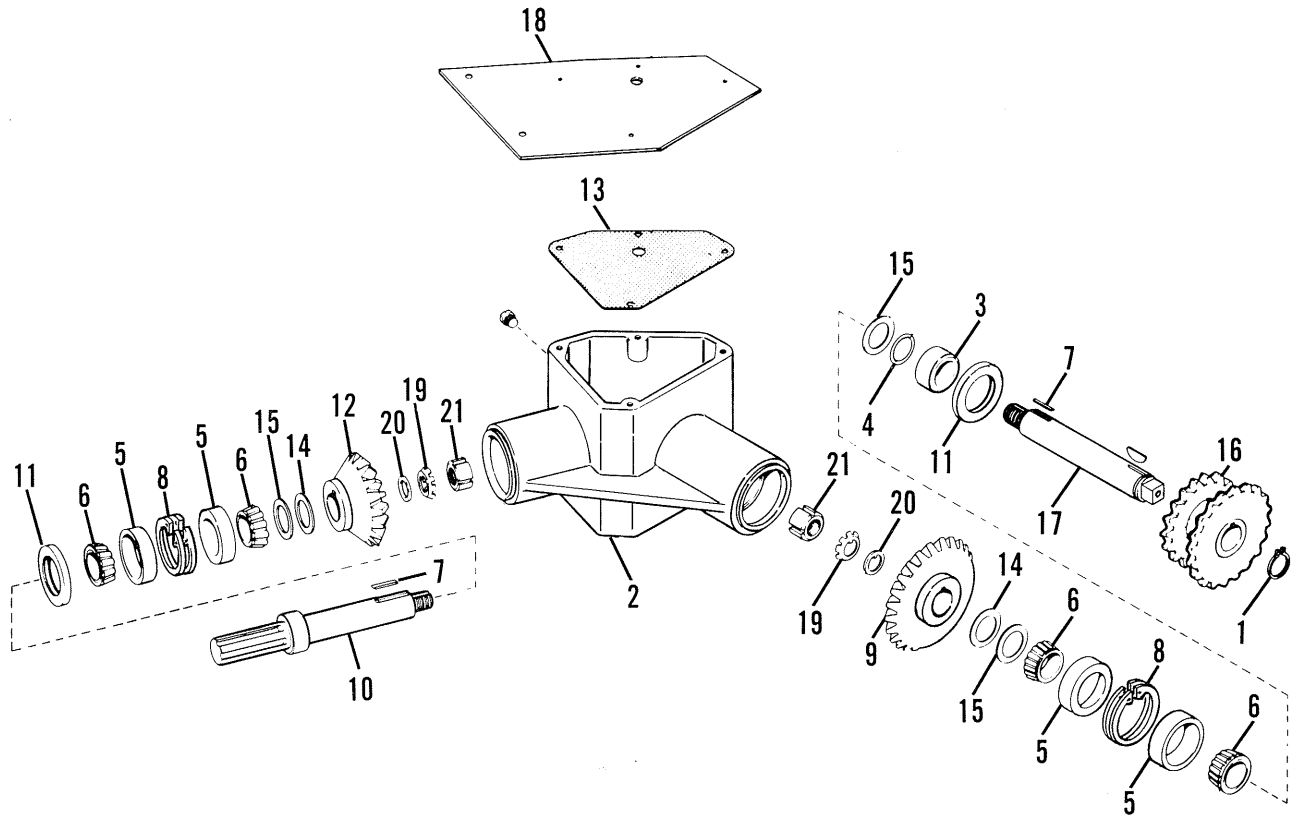

IMPORTANT: Order by Part Number - DO NOT use Illustration Reference Numbers.

Ref. No.	Part No.	Part Name	No. Req.	Ref. No.	Part No.	Part Name	No. Req.
1	054161	External Snap Ring.....	1	13	059574	Transmission Gasket	1
2	059554	Transmission Housing.....	1		655536	Woodruff Key 3/8 x 1-1/4.....	1
	660004	Pipe Plug - 1/2".....	1	14	060515	Shim Washer	2
3	059562	Hub	1	15	060516	Shim Washer	5
4	059563	O-Ring.....	1	16	061282	Sprocket (16T - 18T).....	1
5	059564	Bearing Cup	4	17	065728	Drive Shaft	1
6	059565	Bearing Cone	4	18	065729	Transmission Cover.....	1
7	059566	Key 3/8 x 3/8 x 1-1/2	2		570016	Relief Fitting	1
8	059567	Internal Snap Ring	4		650486	HHCS 5/16 x 3/4	4
9	059568	Transmission Gear (23T)	1		(4) 5/16 LW 654024		
10	059569	Drive Shaft	1	19	065730	Lock Washer	2
11	059572	Oil Seal	2	20	065731	Washer.....	2
12	059573	Transmission Gear (17T)	1	21	520000	Bearing Lock Nut	2

ALWAYS GIVE MODEL AND SERIAL NUMBER WHEN ORDERING SERVICE PARTS