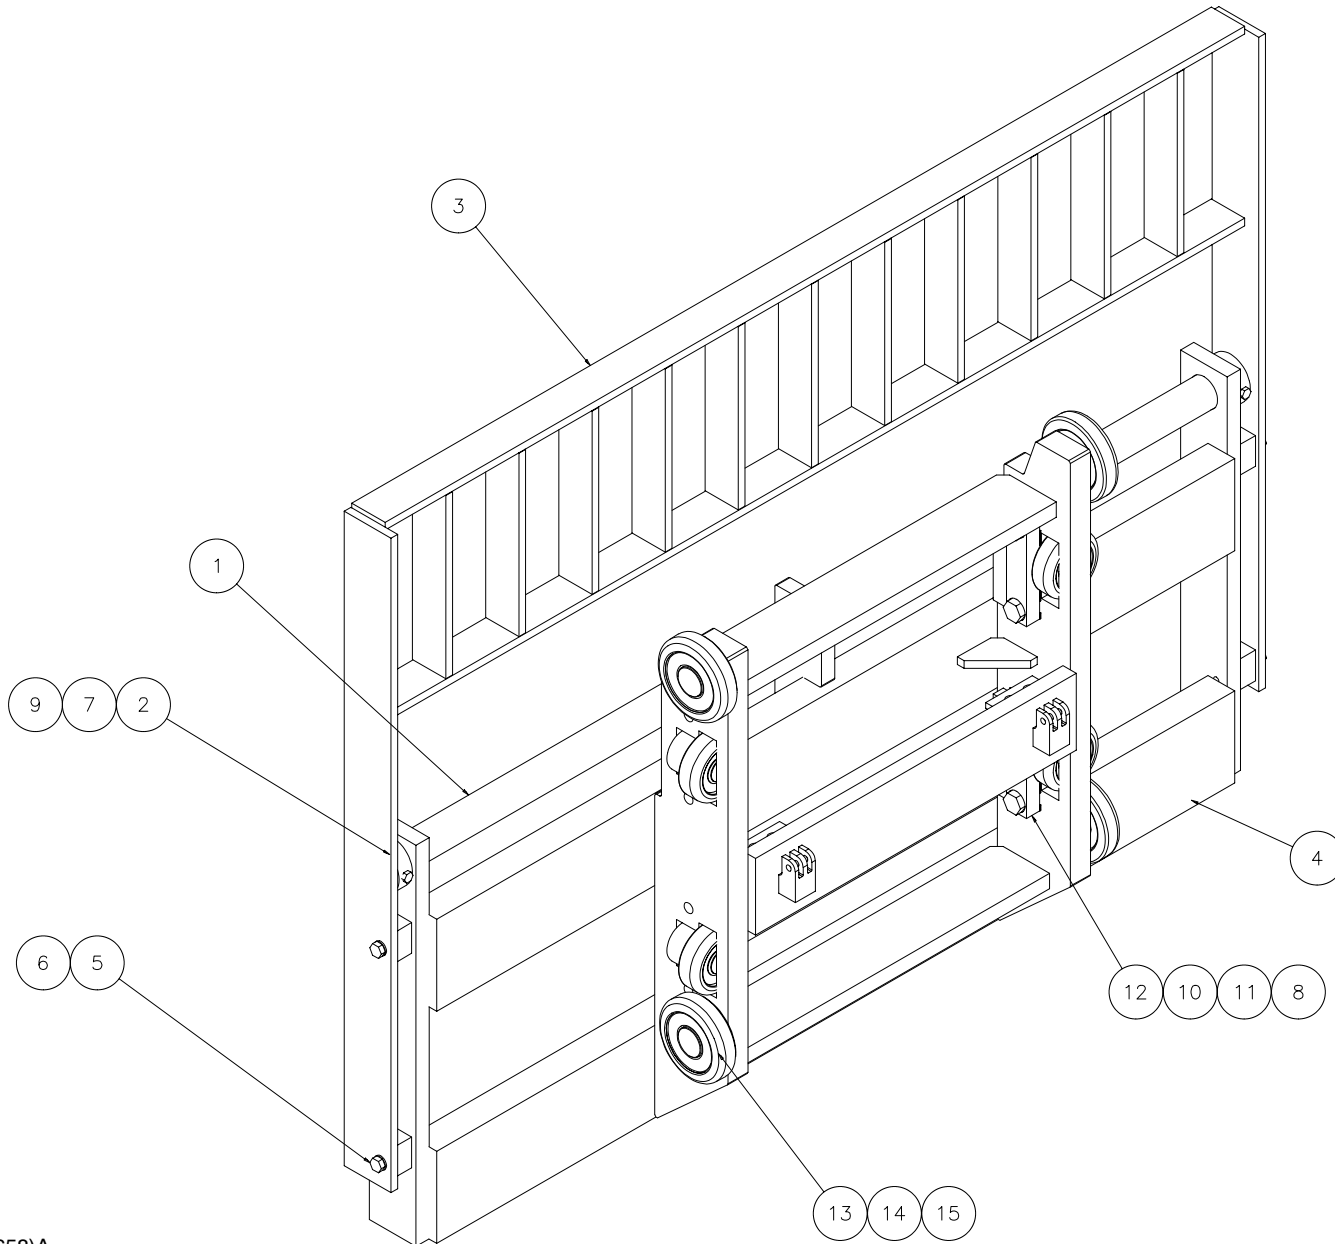

CARRIAGE, SHAFT TYPE

			QTY/MODEL											
1/1			CARRIAGE, SHAFT TYPE											
			1. 805323-2						5. 805323-6					
			2. 805323-3						6. 805323-7					
			3. 805323-4											
			4. 805323-5											
ITEM	PART NO.	DESCRIPTION	1	2	3	4	5	6	7	8	9	10	11	12
	805658-48	Carriage assembly, shaft type, 48 in. complete	1	1	1	1	1	1						
	805658-60	Carriage assembly, shaft type, 60 in. complete	1	1	1	1	1	1						
	805658-72	Carriage assembly, shaft type, 72 in. complete	1	1	1	1	1	1						
	805658-84	Carriage assembly, shaft type, 84 in. complete	1	1	1	1	1	1						
1	496034-48	Implement bar, 48 in.	1	1	1	1	1	1						
1	496034-60	Implement bar, 60 in.	1	1	1	1	1	1						
1	496034-72	Implement bar, 72 in.	1	1	1	1	1	1						
1	496034-84	Implement bar, 84 in.	1	1	1	1	1	1						
2	496036	Boss, implement	2	2	2	2	2	2						
3	805509-48	LBR assembly, 48 in.	1	1	1	1	1	1						
3	805509-60	LBR assembly, 60 in.	1	1	1	1	1	1						
3	805509-72	LBR assembly, 72 in.	1	1	1	1	1	1						
3	805509-84	LBR assembly, 84 in.	1	1	1	1	1	1						
4	805656-48	Carriage assembly, 48 in.	1	1	1	1	1	1						
4	805656-60	Carriage assembly, 60 in.	1	1	1	1	1	1						
4	805656-72	Carriage assembly, 72 in.	1	1	1	1	1	1						
4	805656-84	Carriage assembly, 84 in.	1	1	1	1	1	1						
5	K20552	Bolt	4	4	4	4	4	4						
6	K34809	Washer	4	4	4	4	4	4						
7	K45548	Bolt	2	2	2	2	2	2						
8	K45770	Bolt	8	8	8	8	8	8						
9	K55748	Nut	2	2	2	2	2	2						
10	R13188	Shim (0.03 in)	4	4	4	4	4	4						
11	R13189	Shim (0.06 in)	4	4	4	4	4	4						
12	R13495-4	Roller assembly	4	4	4	4	4	4						
13	R2	Bearing, guide	4	4	4	4	4	4						
14	R22	Shim (0.015 in)	4	4	4	4	4	4						
15	R426	Shim (0.06 in)	4	4	4	4	4	4						

8.00