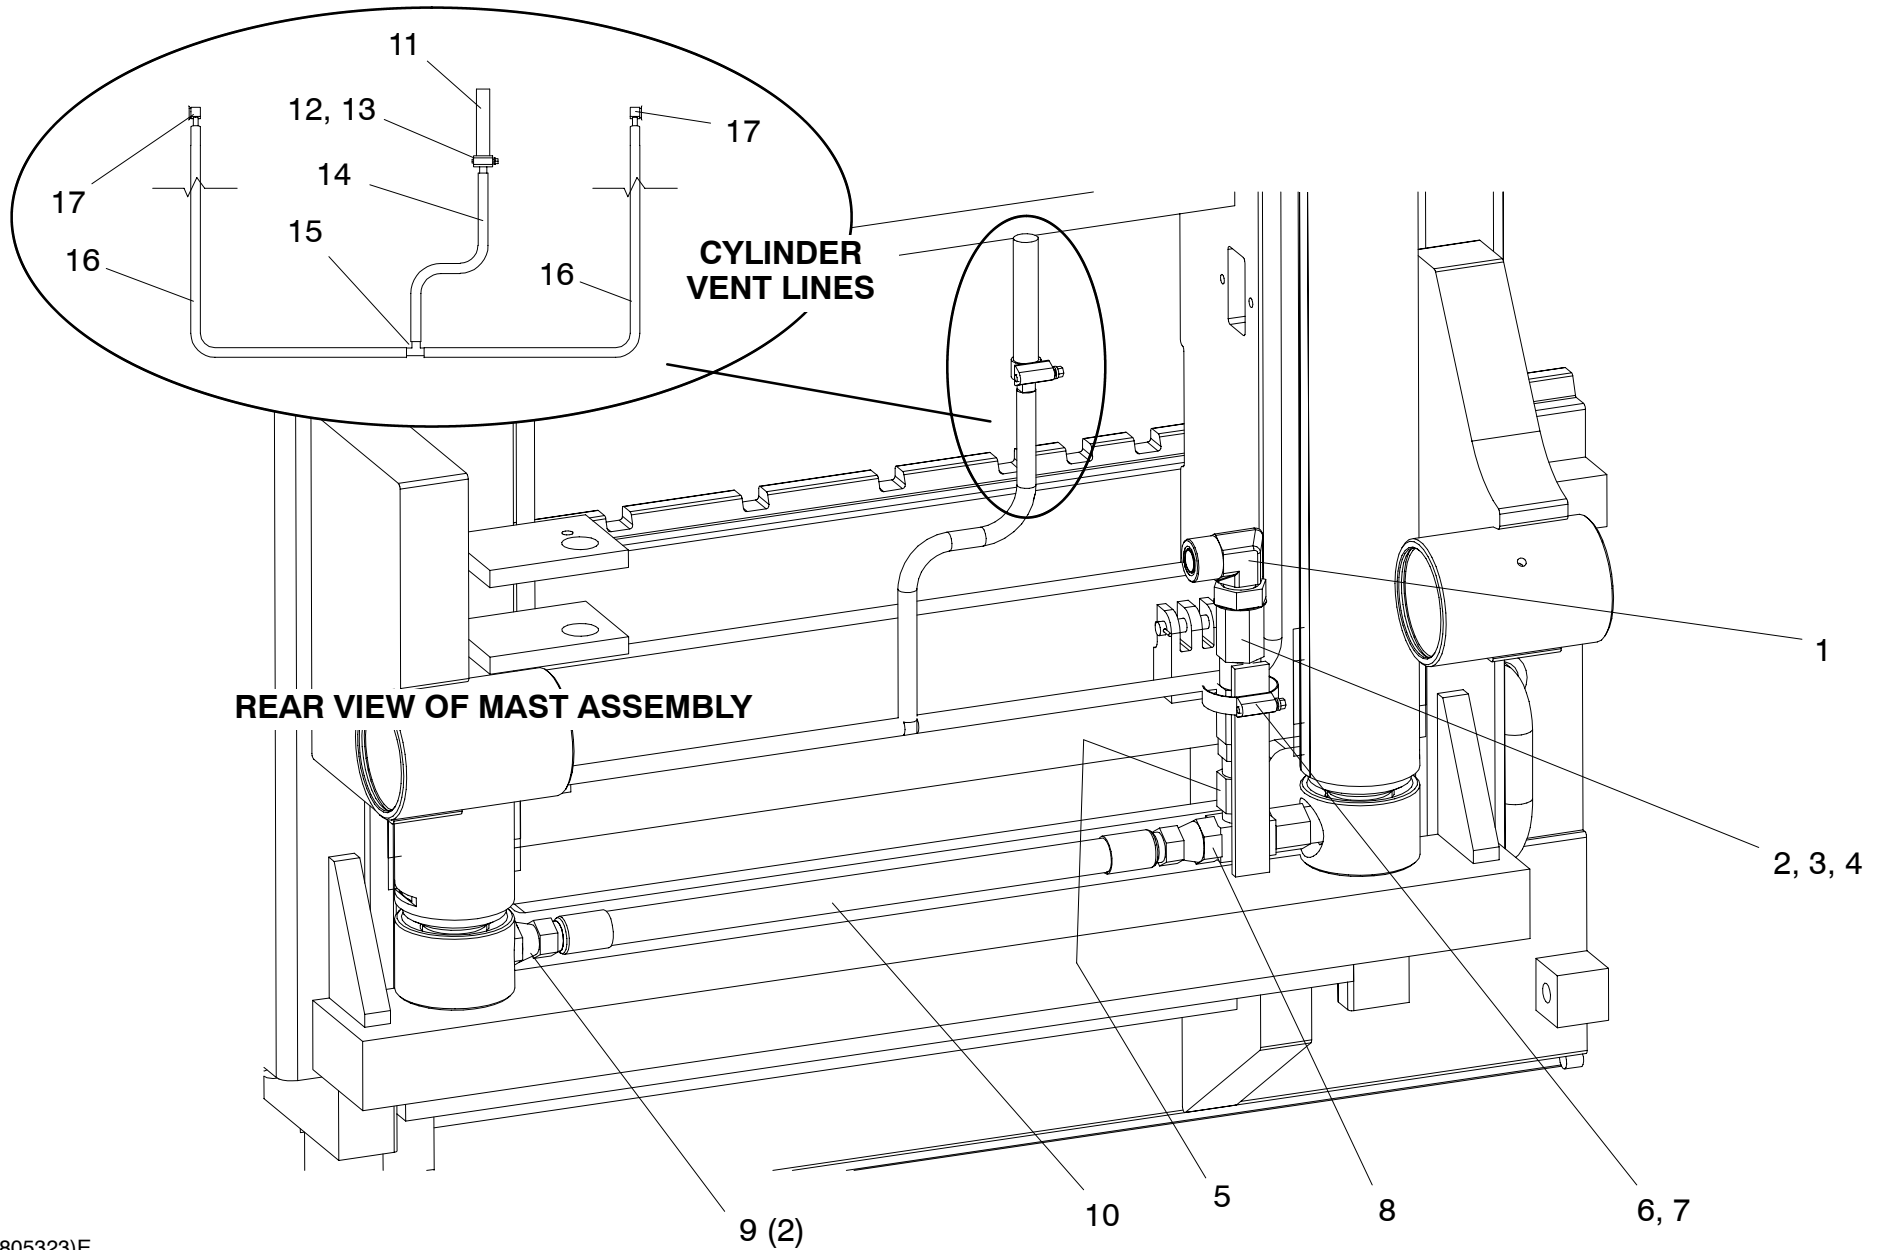

HYDRAULIC SYSTEM

ITEM	PART NO.	DESCRIPTION	QTY/MODEL														
			1	2	3	4	5	6	7	8	9	10	11	12			
1	R19452-1	Elbow				1	1	1	1								
2	R5003	Body				1	1	1	1								
3	R5217	Flow regulator				1	1	1	1								
4	K97612	Snap ring				2	2	2	2								
5	805622	Connector				1	1	1	1								
6	B2236-8	Hose clamp				1	1	1	1								
7	R12734-9	Plate (welding certification required)				1	1	1	1								
8	805276	Tee				1	1	1	1								
9	R19587	Connector				2	2	2	2								
10	805620	Hose assembly				1	1	1	1								
11	B760-1428	Hose x 25.5 in.				1	1	1	1								
12	805356	Reducer				1	1	1	1								
13	B2236-1	Hose clamp				1	1	1	1								
14	M0000258	Hose				1	1	1	1								
15	M0000097	Tee				1	1	1	1								
16	805354-4	Hose				2	2	2	2								
16	805354-5	Hose				2	2	2	2								
16	805354-6	Hose				2	2	2	2								
16	805354-7	Hose				2	2	2	2								
17	M0000098	Elbow				2	2	2	2								

4.00