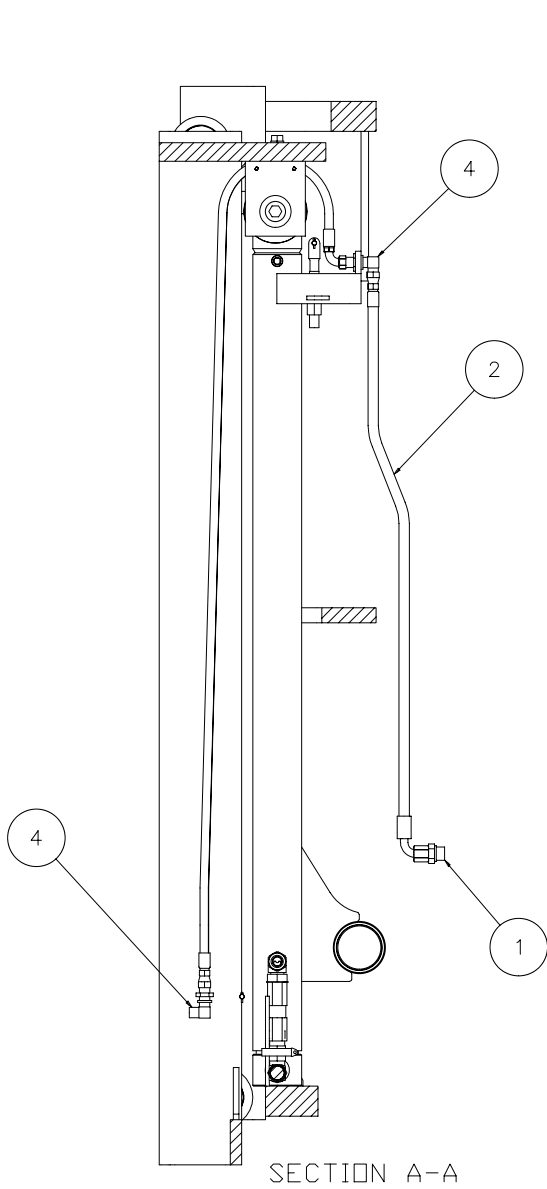

HOSE KIT, RH

			QTY/MODEL											
1/1			HOSE KIT, RH											
			1. 805323-02						4. 805323-05					
			2. 805323-03						5. 805323-06					
			3. 805323-04						6. 805323-07					
ITEM	PART NO.	DESCRIPTION	1	2	3	4	5	6	7	8	9	10	11	12
	806026-04	Hose kit, RH complete			1									
	806026-05	Hose kit, RH complete				1								
	806026-06	Hose kit, RH complete					1							
	806026-07	Hose kit, RH complete						1						
1	803026	Connector			2	2	2	2						
2	805322-4	Hose assembly			2									
2	805322-5	Hose assembly				2								
2	805322-6	Hose assembly					2							
2	805322-7	Hose assembly						2						
3	805844-4	Hose assembly			1									
3	805844-5	Hose assembly				1								
3	805844-6	Hose assembly					1							
3	805844-7	Hose assembly						1						
4	M0000075	Elbow, bulkhead			4	4	4	4						
5	806318	Guide			2	2	2	2						
6	61975	Screw, M4			4	4	4	4						

5.00