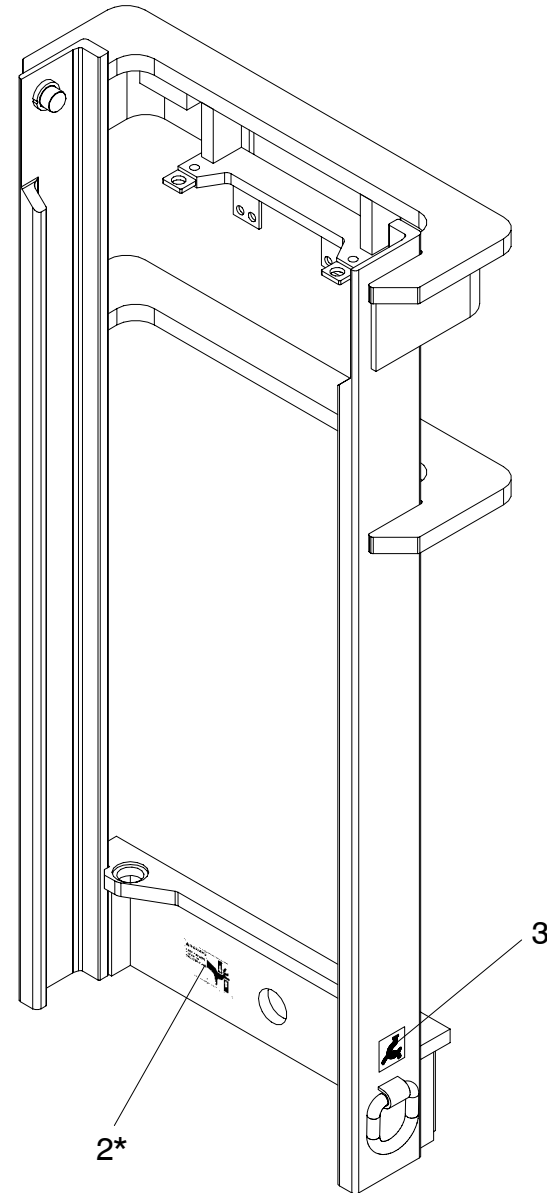

8.00

806867 - FORK POSITIONER, 96 IN.

Non-Side Shifting Integral Fork Positioner 96" wide (Includes 60" Pin Forks & Load Backrest)

PARTS LIST:

- 1 - 806868 CASCADE FORK POSITIONER, INTEGRAL, 96 IN., NON S/S, 10K, W/LBR, W/ 60 IN. FORKS
- 8 - K45770 BOLT, 3/4 x 2
- 4 - R13188 SHIM
- 4 - R13189 SHIM
- 4 - R13495-4 ROLLER AS.
- 4 - R2 BEARING, GUIDE
- 4 - R22 SHIM
- 4 - R426 SHIM

FOR FORK POSITIONER SERVICE PARTS CONTACT MFR.

-- SEE ID PLATE ON FORK POSITIONER --

DECALS

* NOTE: PLACE DECALS ON FRONT AND BACK SIDE OF BRACING

			QTY/MODEL											
1/1			DECALS											
			2.						6.					
			3.											
			4.											
ITEM	PART NO.	DESCRIPTION	1	2	3	4	5	6	7	8	9	10	11	12
1	B6108	Decal, fork safety, 2 3/4 x 8 1/2"	A/R	A/R	A/R	A/R	A/R	A/R						
1	426641	Decal, fork safety, 2 1/4 x 5"	A/R	A/R	A/R	A/R	A/R	A/R						
2	426642	Decal, pinch point, 1 1/2 x 2 3/4"	A/R	A/R	A/R	A/R	A/R	A/R						
2	426643	Decal, pinch point, 2 1/2 x 4 1/2"	A/R	A/R	A/R	A/R	A/R	A/R						
3	24653	Decal, hook here	A/R	A/R	A/R	A/R	A/R	A/R						
4	R40	Decal, never lower forks	A/R	A/R	A/R	A/R	A/R	A/R						