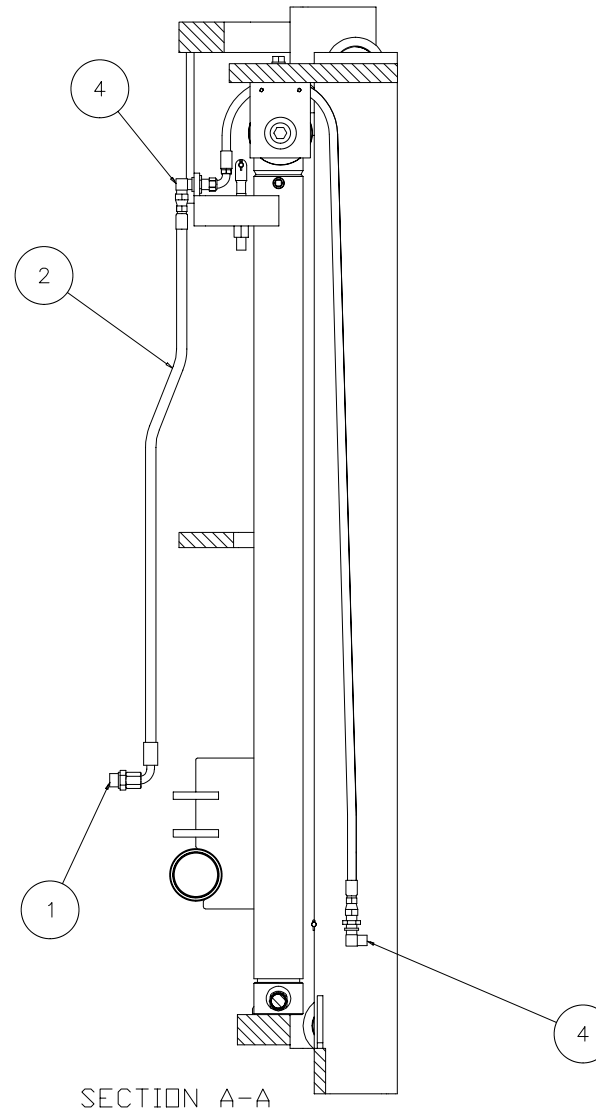

HOSE KIT, LH

			QTY/MODEL											
1/1			HOSE KIT, LH											
			1. 805323-02						4. 805323-05					
			2. 805323-03						5. 805323-06					
			3. 805323-04						6. 805323-07					
ITEM	PART NO.	DESCRIPTION	1	2	3	4	5	6	7	8	9	10	11	12
	806027-04	Hose kit, RH complete			1									
	806027-05	Hose kit, RH complete				1								
	806027-06	Hose kit, RH complete					1							
	806027-07	Hose kit, RH complete						1						
1	803026	Connector			2	2	2	2						
2	805322-5	Hose assembly			2									
2	805322-6	Hose assembly				2								
2	805322-8	Hose assembly					2							
2	805322-9	Hose assembly						2						
3	805844-4	Hose assembly			1									
3	805844-5	Hose assembly				1								
3	805844-6	Hose assembly					1							
3	805844-7	Hose assembly						1						
4	M0000075	Elbow, bulkhead			4	4	4	4						
5	806318	Guide			2	2	2	2						
6	61975	Screw, M4			4	4	4	4						

6.00