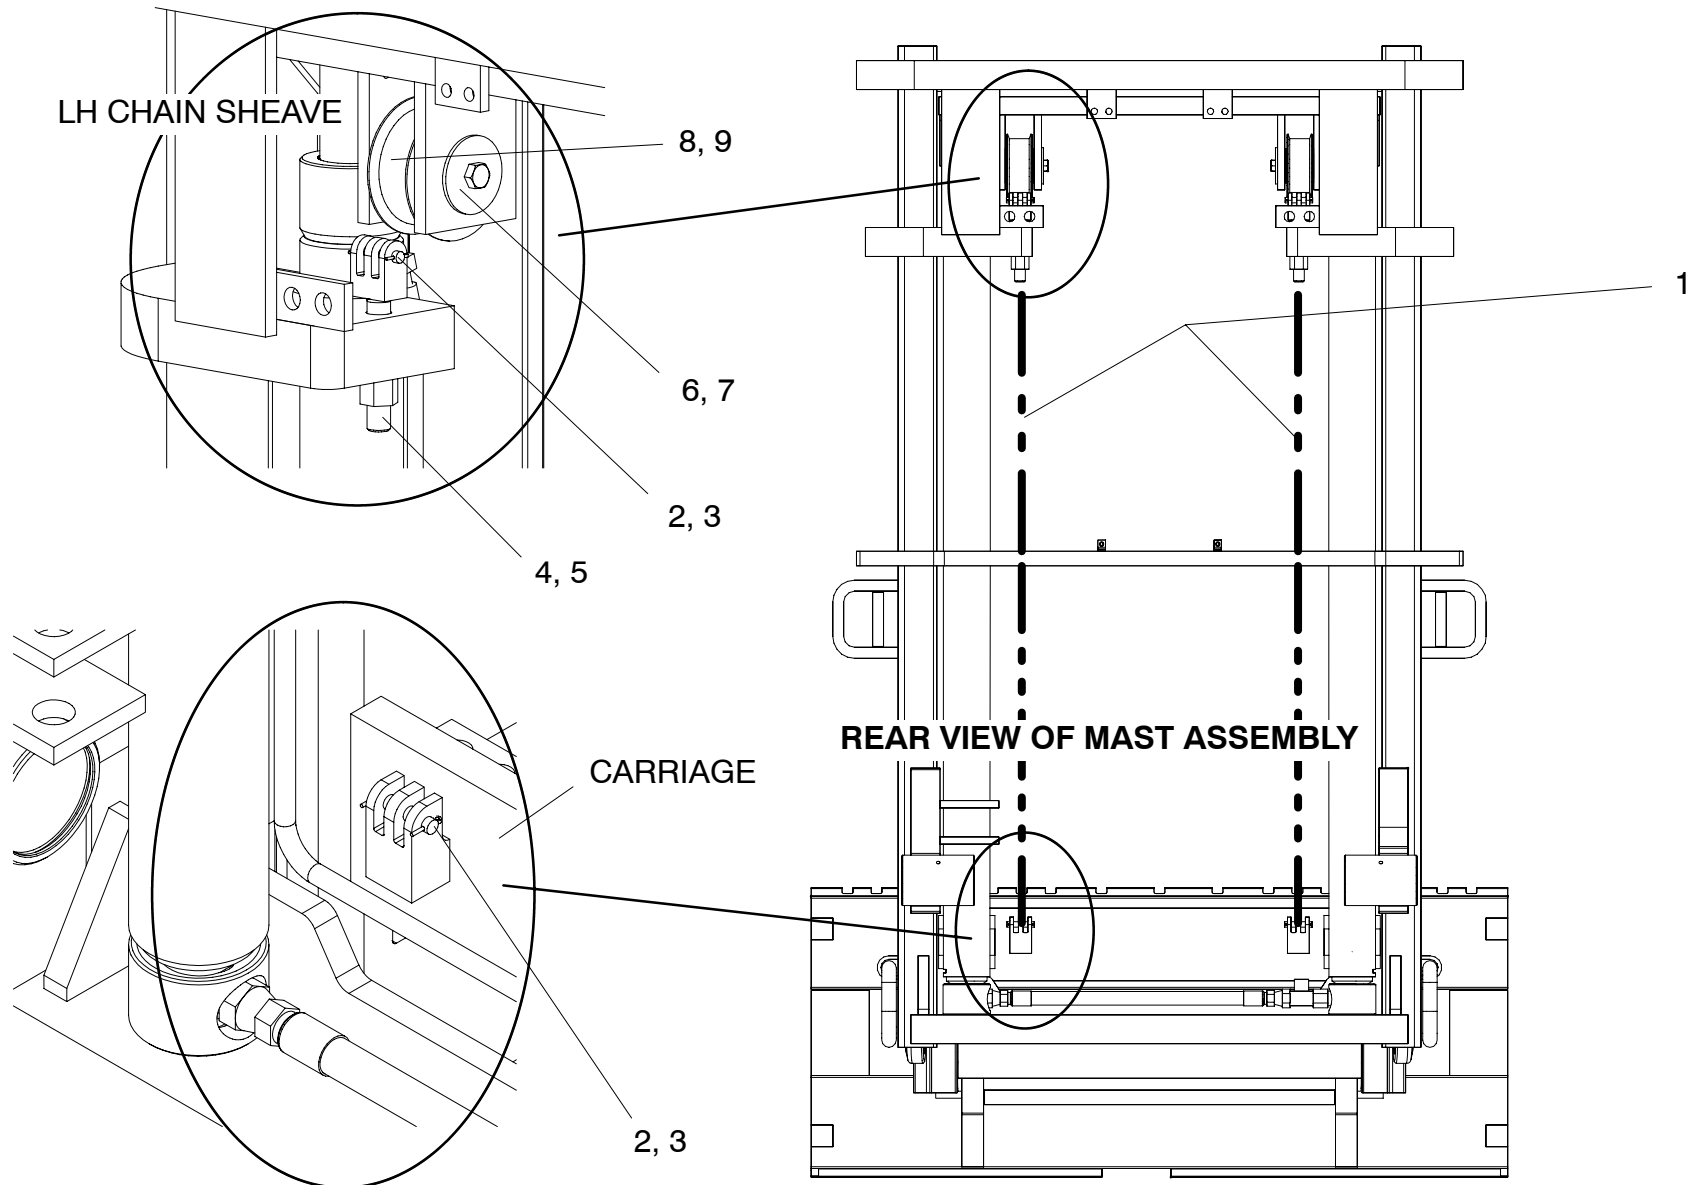

RAIL SYSTEM

LIFT CYLINDER ASSEMBLY

			QTY/MODEL											
1/1			LIFT CYLINDER ASSEMBLY											
ITEM	PART NO.	DESCRIPTION	1	2	3	4	5	6	7	8	9	10	11	12
	805335-4	Cylinder, complete			2									
	805335-5	Cylinder, complete				2								
	805335-6	Cylinder, complete					2							
	805335-7	Cylinder, complete						2						
1	804797-4	Barrel assembly			1									
1	804797-5	Barrel assembly				1								
1	804797-6	Barrel assembly					1							
1	804797-7	Barrel assembly						1						
2	805336-4	Rod assembly			1									
2	805336-5	Rod assembly				1								
2	805336-6	Rod assembly					1							
2	805336-7	Rod assembly						1						
3	K332	O-ring			1	1	1	1						
4	K8-332	Backup ring			1	1	1	1						
5	M0000193-02000	Wiper			1	1	1	1						
6	M0000192-361000	Wear ring			1	1	1	1						
7	805623	Base plug			1	1	1	1						
8	R18362	Wear ring			1	1	1	1						
9	R2211-8	Lock wire			1	1	1	1						
10	R7514	Ring, snap			1	1	1	1						
11	R7523	Seal			1	1	1	1						
12	R7524	Ring modular			1	1	1	1						
13	R5683	Flow regulator			1	1	1	1						
14	K97612	Snap ring			1	1	1	1						
15	805335K	Seal kit (Items 3, 4, 8 & 9)			1	1	1	1						
16	R12711	Washer, coned			1	1	1	1						
17	K34809	Washer			1	1	1	1						
18	K20548	Bolt			1	1	1	1						

2.00

CHAIN SYSTEM

			QTY/MODEL											
1/1 CHAIN SYSTEM			1. 805323-02						5. 805323-06					
			2. 805323-03						6. 805323-07					
			3. 805323-04						4. 805323-05					
ITEM	PART NO.	DESCRIPTION	1	2	3	4	5	6	7	8	9	10	11	12
1	R9481-16	Chain			2									
1	R9481-26	Chain				2								
1	R9481-35	Chain					2							
1	R9481-37	Chain						2						
2	R189-3	Chain pin			4	4	4	4						
3	K72016	Pin, cotter			8	8	8	8						
4	R9484-4	Chain anchor			2	2	2	2						
5	R32	Nut			2	2	2	2						
6	M0000057	Washer			2	2	2	2						
7	K20432	Bolt			2	2	2	2						
8	805344	Shaft			2	2	2	2						
9	R186	Chain sheave			2	2	2	2						