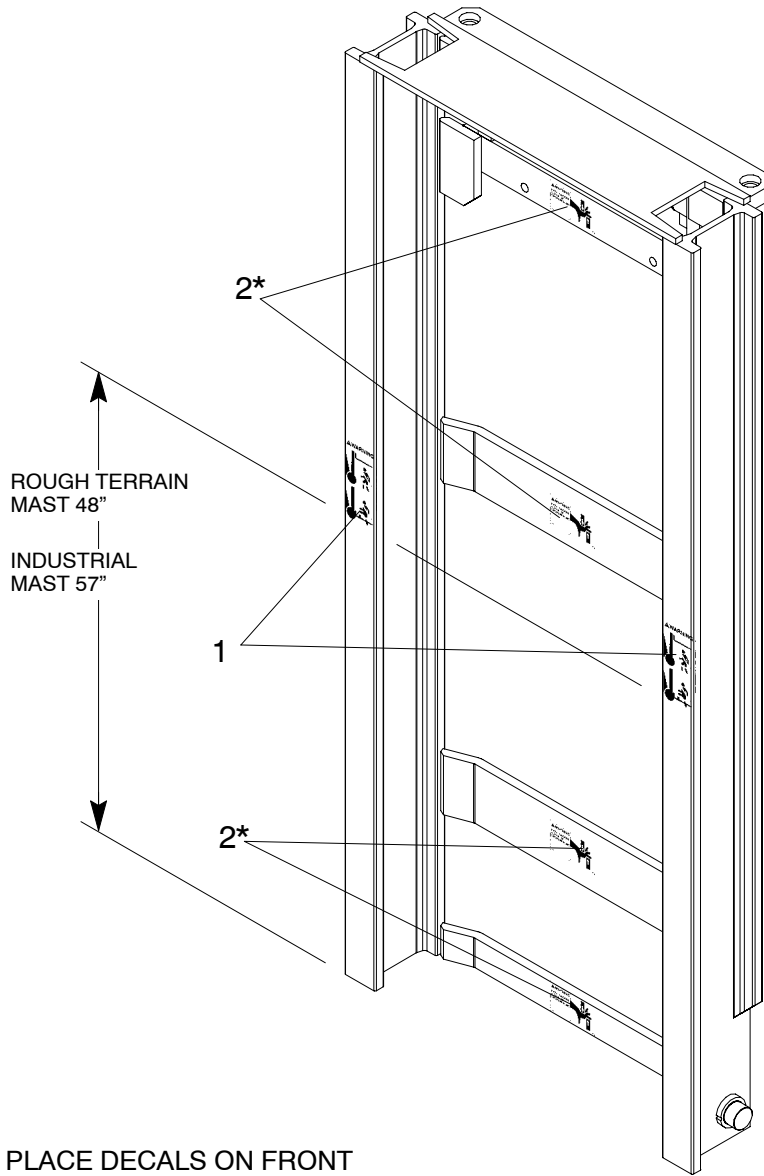

8.00

806867 - FORK POSITIONER, 96 IN.

Non-Side Shifting Integral Fork Positioner 96" wide (Includes 60" Pin Forks & Load Backrest)

PARTS LIST:

- 1 - 806868 CASCADE FORK POSITIONER, INTEGRAL, 96 IN., NON S/S, 10K, W/LBR, W/ 60 IN. FORKS
- 8 - K45770 BOLT, 3/4 x 2
- 4 - R13188 SHIM
- 4 - R13189 SHIM
- 4 - R13495-4 ROLLER AS.
- 4 - R2 BEARING, GUIDE
- 4 - R22 SHIM
- 4 - R426 SHIM

FOR FORK POSITIONER SERVICE PARTS CONTACT MFR.

-- SEE ID PLATE ON FORK POSITIONER --

DECALS

* NOTE: PLACE DECALS ON FRONT AND BACK SIDE OF BRACING

			QTY/MODEL											
1/1			DECALS											
			2.						6.					
			3.											
			4.											
ITEM	PART NO.	DESCRIPTION	1	2	3	4	5	6	7	8	9	10	11	12
1	B6108	Decal, fork safety, 2 3/4 x 8 1/2"	A/R	A/R	A/R	A/R	A/R	A/R						
1	426641	Decal, fork safety, 2 1/4 x 5"	A/R	A/R	A/R	A/R	A/R	A/R						
2	426642	Decal, pinch point, 1 1/2 x 2 3/4"	A/R	A/R	A/R	A/R	A/R	A/R						
2	426643	Decal, pinch point, 2 1/2 x 4 1/2"	A/R	A/R	A/R	A/R	A/R	A/R						
3	24653	Decal, hook here	A/R	A/R	A/R	A/R	A/R	A/R						
4	R40	Decal, never lower forks	A/R	A/R	A/R	A/R	A/R	A/R						