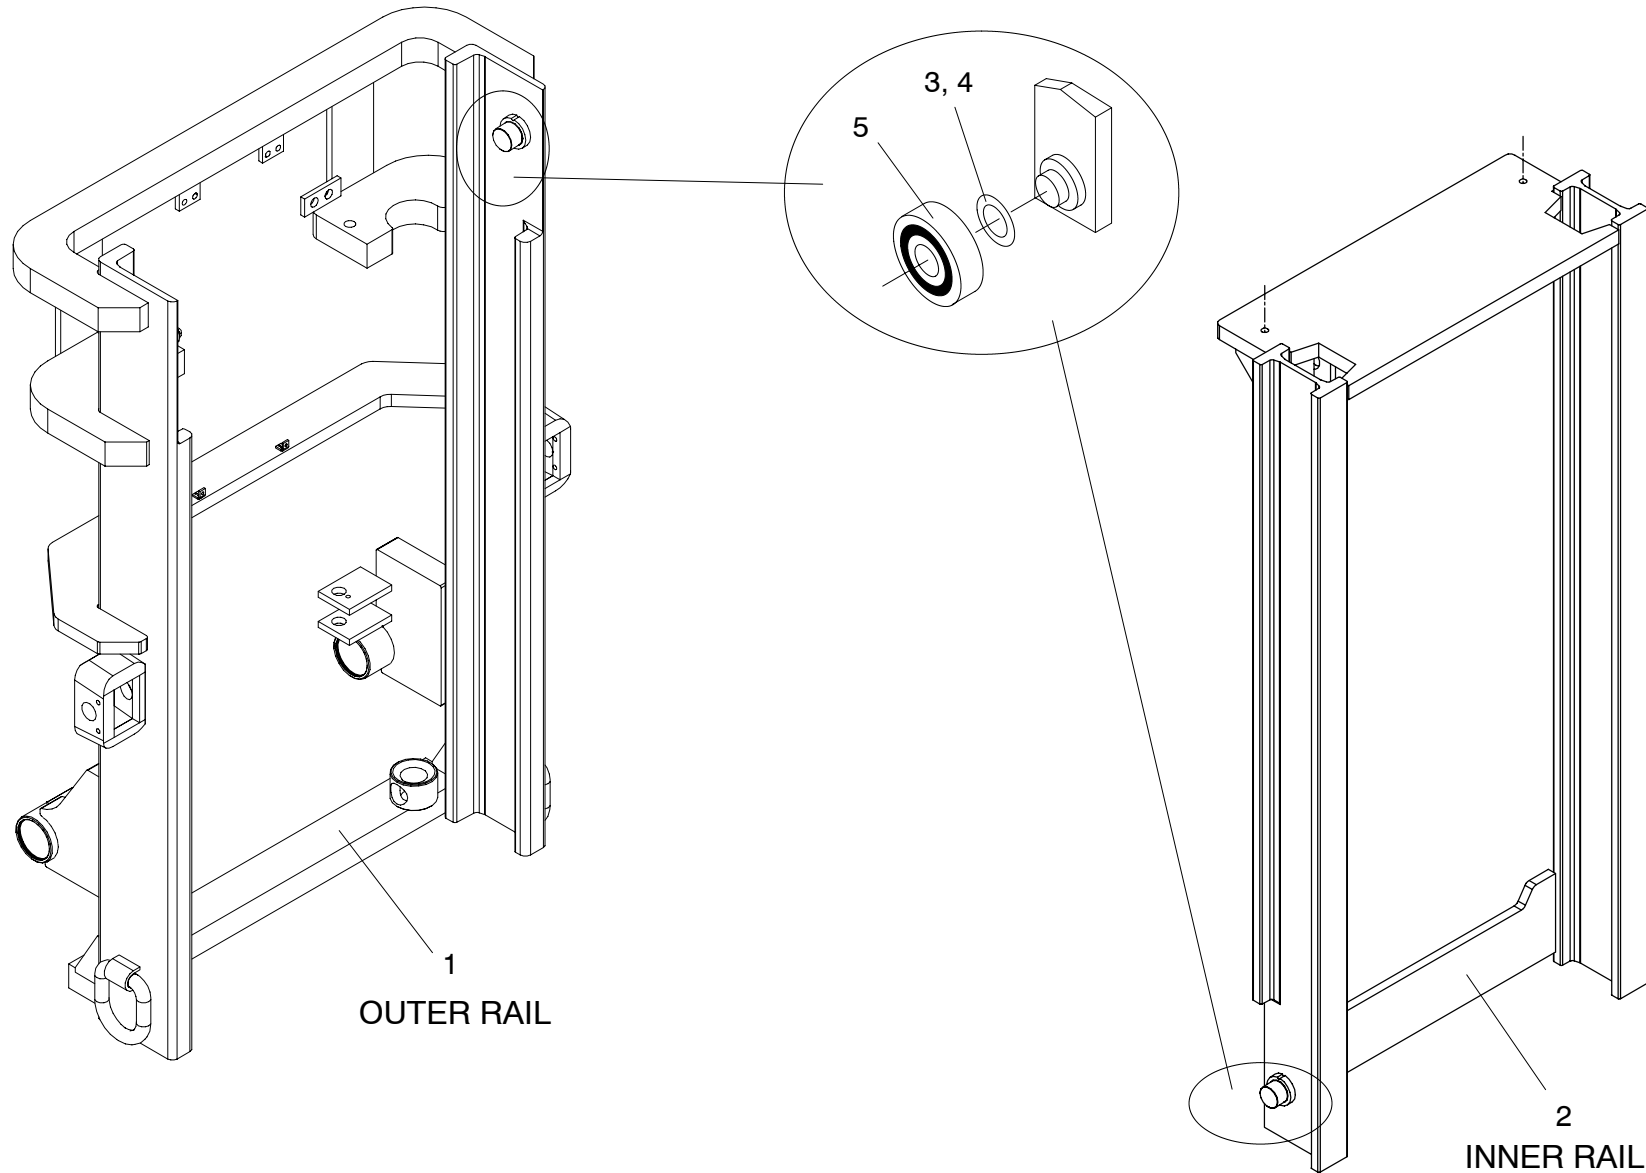

RAIL SYSTEM