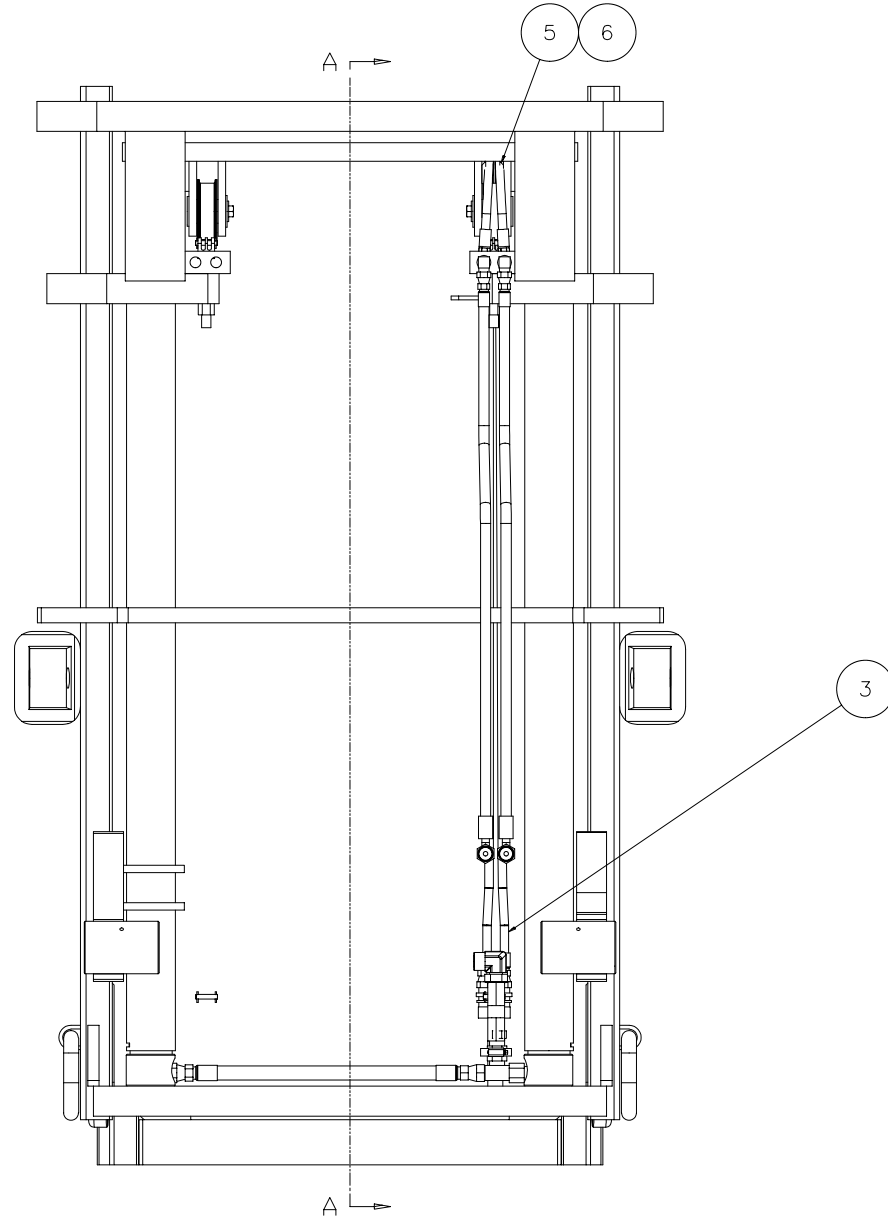

HOSE KIT, RH

			QTY/MODEL											
1/1			HOSE KIT, RH											
			1. 805323-02						4. 805323-05					
			2. 805323-03						5. 805323-06					
			3. 805323-04						6. 805323-07					
ITEM	PART NO.	DESCRIPTION	1	2	3	4	5	6	7	8	9	10	11	12
	806026-04	Hose kit, RH complete			1									
	806026-05	Hose kit, RH complete				1								
	806026-06	Hose kit, RH complete					1							
	806026-07	Hose kit, RH complete						1						
1	803026	Connector			2	2	2	2						
2	805322-4	Hose assembly			2									
2	805322-5	Hose assembly				2								
2	805322-6	Hose assembly					2							
2	805322-7	Hose assembly						2						
3	805844-4	Hose assembly			1									
3	805844-5	Hose assembly				1								
3	805844-6	Hose assembly					1							
3	805844-7	Hose assembly						1						
4	M0000075	Elbow, bulkhead			4	4	4	4						
5	806318	Guide			2	2	2	2						
6	61975	Screw, M4			4	4	4	4						

5.00