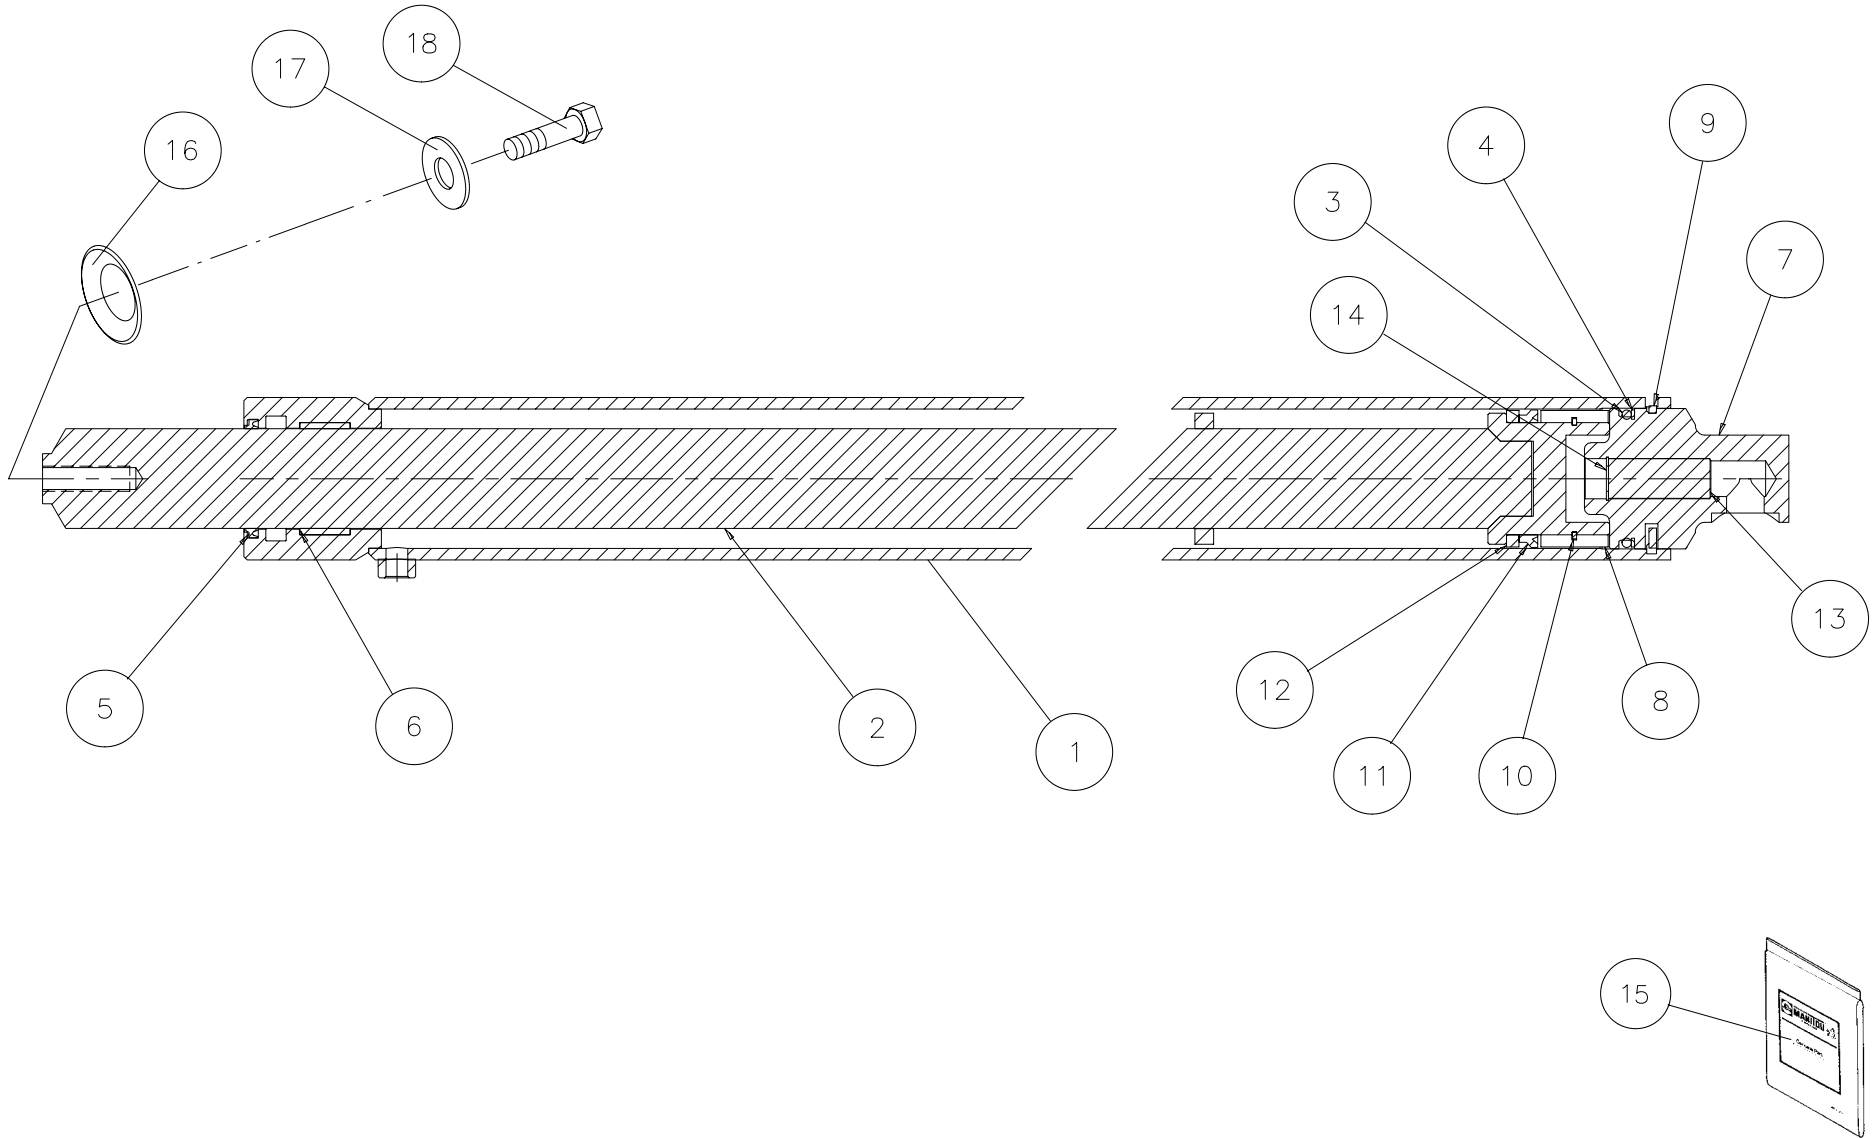

LIFT CYLINDER ASSEMBLY

			QTY/MODEL																							
1/1			LIFT CYLINDER ASSEMBLY																							
															1. 805323-02 2. 805323-03 3. 805323-04 4. 805323-05						5. 805323-06 6. 805323-07					
ITEM	PART NO.	DESCRIPTION	1	2	3	4	5	6	7	8	9	10	11	12												
	805335-4	Cylinder, complete			2																					
	805335-5	Cylinder, complete				2																				
	805335-6	Cylinder, complete					2																			
	805335-7	Cylinder, complete						2																		
1	804797-4	Barrel assembly			1																					
1	804797-5	Barrel assembly				1																				
1	804797-6	Barrel assembly					1																			
1	804797-7	Barrel assembly						1																		
2	805336-4	Rod assembly			1																					
2	805336-5	Rod assembly				1																				
2	805336-6	Rod assembly					1																			
2	805336-7	Rod assembly						1																		
3	K332	O-ring			1	1	1	1																		
4	K8-332	Backup ring			1	1	1	1																		
5	M0000193-02000	Wiper			1	1	1	1																		
6	M0000192-361000	Wear ring			1	1	1	1																		
7	805623	Base plug			1	1	1	1																		
8	R18362	Wear ring			1	1	1	1																		
9	R2211-8	Lock wire			1	1	1	1																		
10	R7514	Ring, snap			1	1	1	1																		
11	R7523	Seal			1	1	1	1																		
12	R7524	Ring modular			1	1	1	1																		
13	R5683	Flow regulator			1	1	1	1																		
14	K97612	Snap ring			1	1	1	1																		
15	805335K	Seal kit (Items 3, 4, 8 & 9)			1	1	1	1																		
16	R12711	Washer, coned			1	1	1	1																		
17	K34809	Washer			1	1	1	1																		
18	K20548	Bolt			1	1	1	1																		

2.00