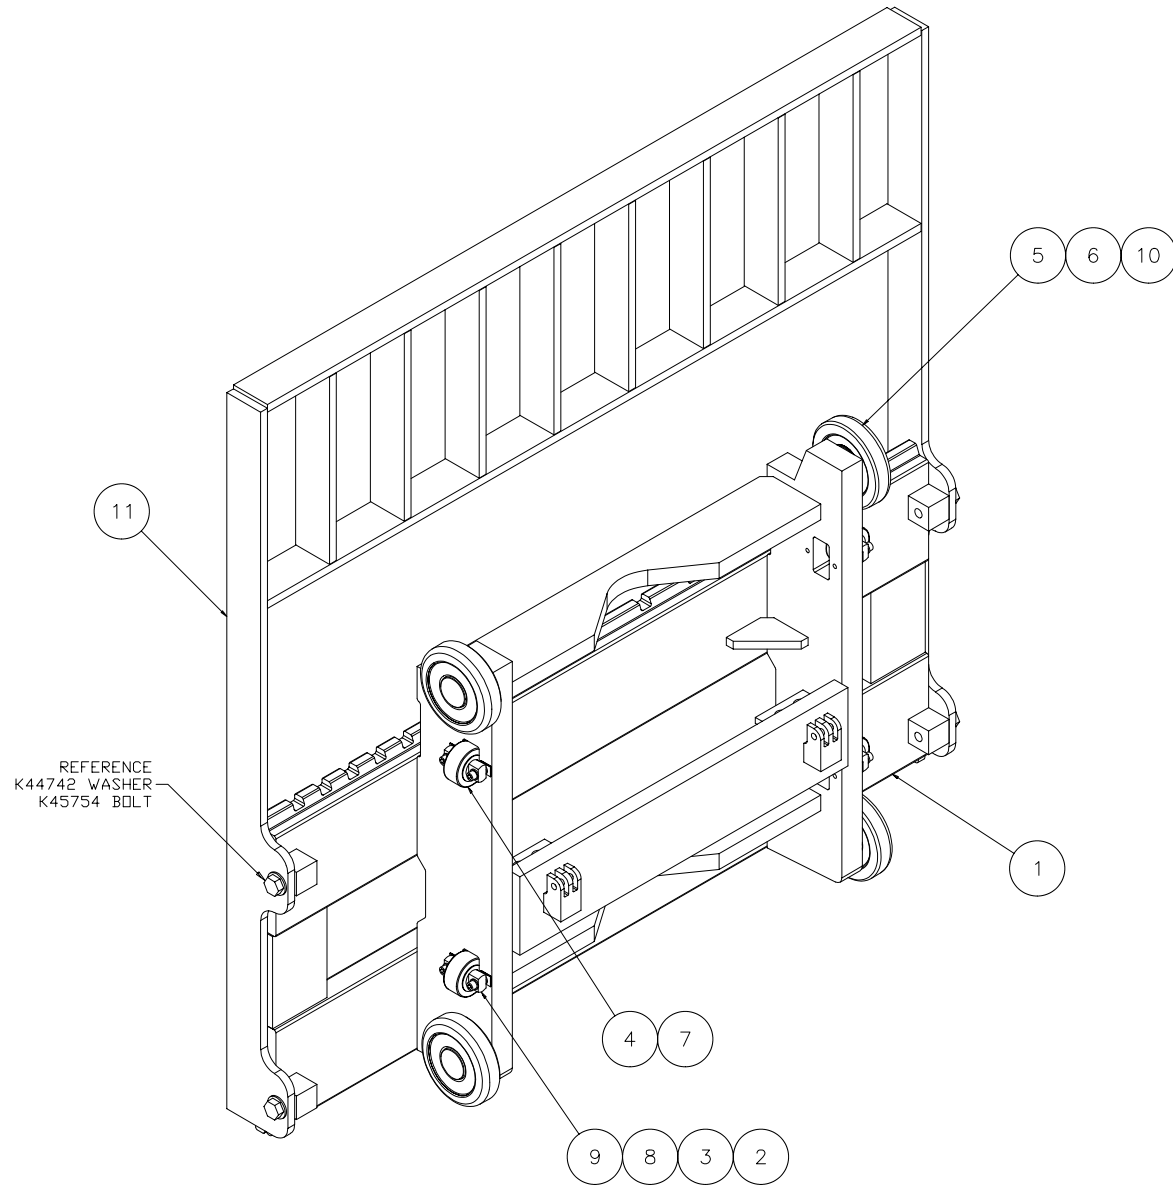

CARRIAGE, ITA TYPE

			QTY/MODEL											
1/1			CARRIAGE, ITA TYPE						1. 805348-02 2. 805348-03 3. 805348-04 4. 805348-05 5. 805348-06 6. 805348-07					
ITEM	PART NO.	DESCRIPTION	1	2	3	4	5	6	7	8	9	10	11	12
	805353-48	Carriage assembly, ITA type, 48 in. complete	1	1	1	1	1	1						
	805353-60	Carriage assembly, ITA type, 60 in. complete	1	1	1	1	1	1						
	805353-72	Carriage assembly, ITA type, 72 in. complete	1	1	1	1	1	1						
1	805350-48	Carriage assembly	1	1	1	1	1	1						
1	805350-60	Carriage assembly	1	1	1	1	1	1						
1	805350-72	Carriage assembly	1	1	1	1	1	1						
2	K302257	Screw	8	8	8	8	8	8						
3	K34806	Washer	16	16	16	16	16	16						
4	R19745	Roller assembly	4	4	4	4	4	4						
5	R2	Bearing	4	4	4	4	4	4						
6	R22	Shim	4	4	4	4	4	4						
7	R2393	Washer, thrust	8	8	8	8	8	8						
8	R2394	Shim	24	24	24	24	24	24						
9	R4098	Shaft	4	4	4	4	4	4						
10	R426	Shim	4	4	4	4	4	4						
11	805440-48	LBR	1	1	1	1	1	1						
11	805440-60	LBR	1	1	1	1	1	1						
11	805440-72	LBR	1	1	1	1	1	1						

7.00