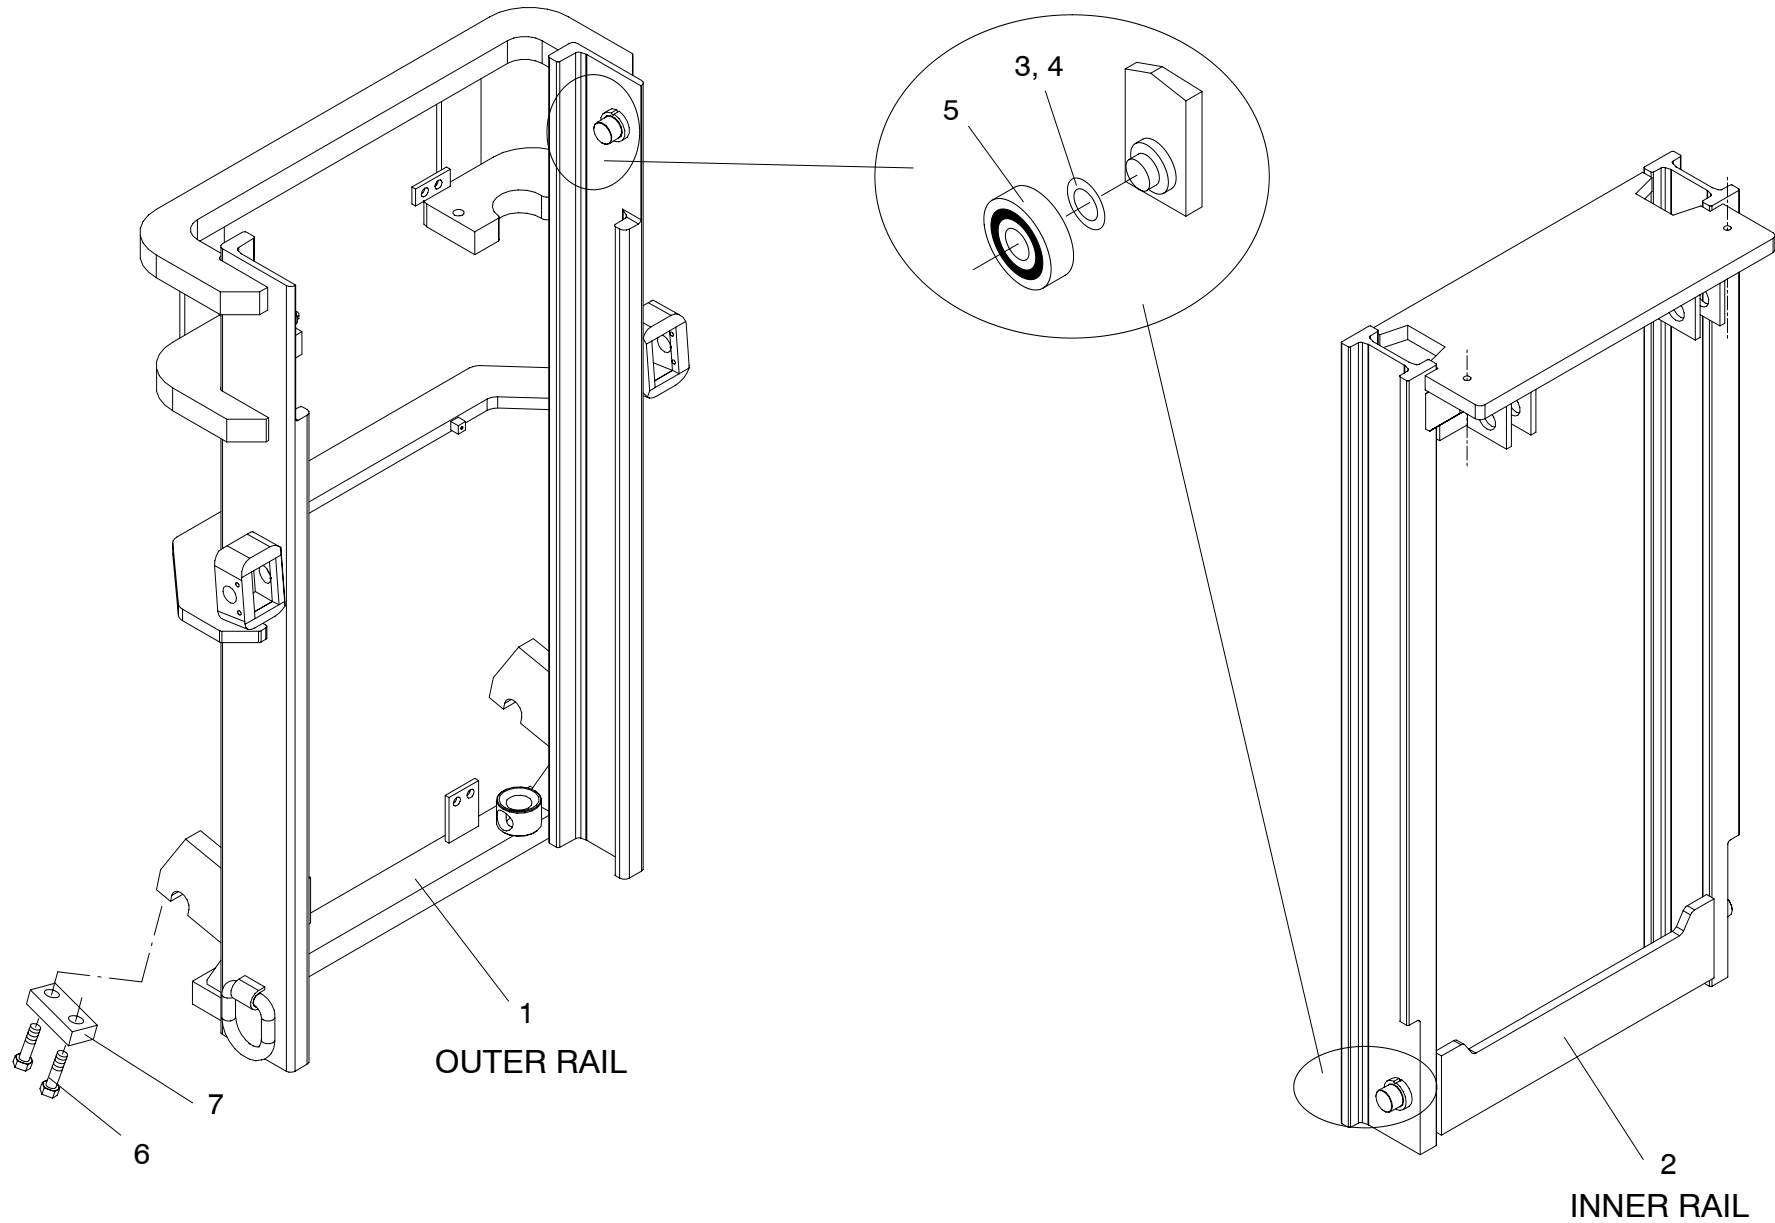

RAIL SYSTEM

			QTY/MODEL											
1/1			RAIL SYSTEM											
			1. 805348-02 2. 805348-03 3. 805348-04 4. 805348-05						5. 805348-06 6. 805348-07					
ITEM	PART NO.	DESCRIPTION	1	2	3	4	5	6	7	8	9	10	11	12
1	805333-4	Outer rail assembly			1									
1	805333-5	Outer rail assembly				1								
1	805333-6	Outer rail assembly					1							
1	805333-7	Outer rail assembly						1						
2	805324-4	Center rail assembly			1									
2	805324-5	Center rail assembly				1								
2	805324-6	Center rail assembly					1							
2	805324-7	Center rail assembly						1						
3	R2	Bearing, guide			4	4	4	4						
4	R22	Shim (0.015 in.)			5	5	5	5						
5	R426	Shim (0.060 in.)			16	16	16	16						
6	K45770	Bolt			4	4	4	4						
7	806302	Plate			2	2	2	2						

1.00