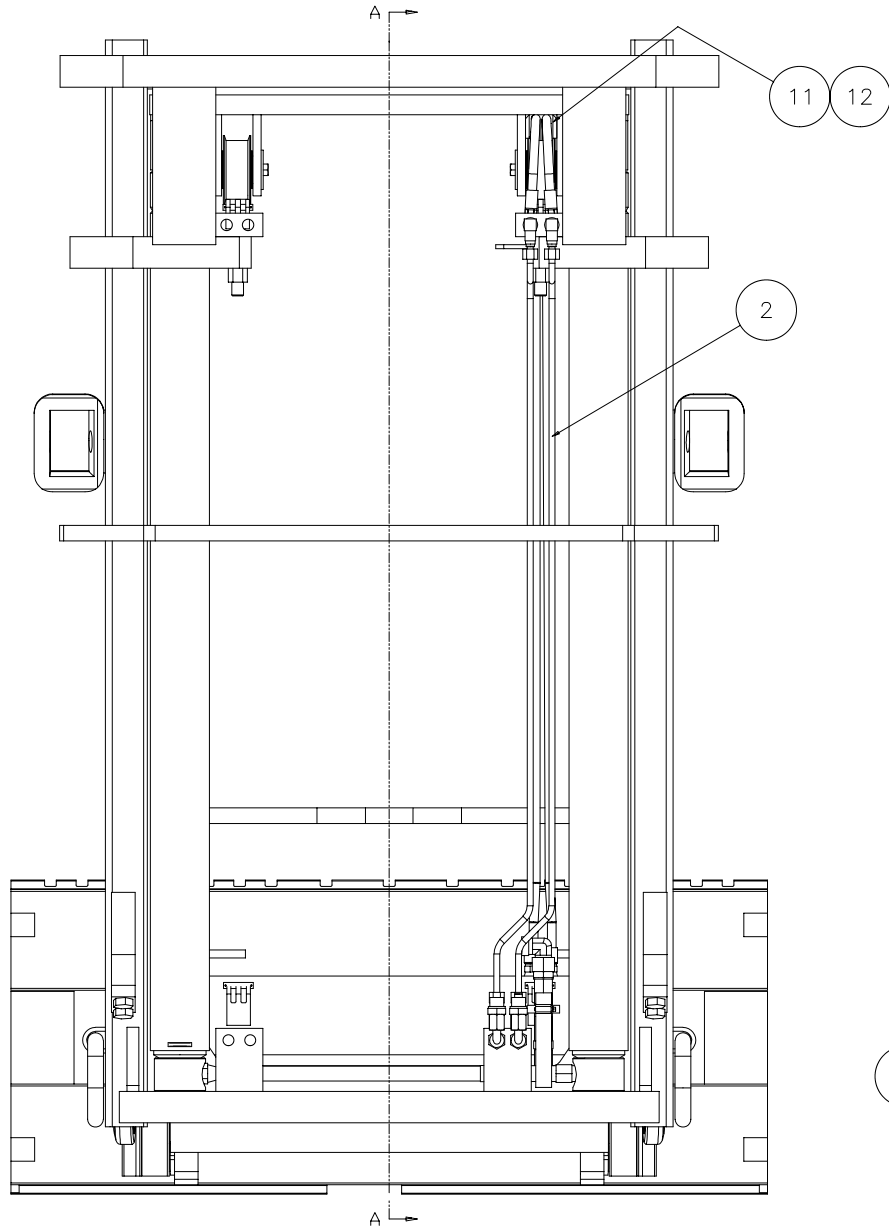

HOSE KIT, RH

			QTY/MODEL											
1/1			HOSE KIT, RH											
			1. 805348-02						4. 805348-05					
			2. 805348-03						5. 805348-06					
			3. 805348-04						6. 805348-07					
ITEM	PART NO.	DESCRIPTION	1	2	3	4	5	6	7	8	9	10	11	12
	805840-04	Hose kit, RH complete			1									
	805840-05	Hose kit, RH complete				1								
	805840-06	Hose kit, RH complete					1							
	805840-07	Hose kit, RH complete						1						
1	M0000075	Elbow, bulkhead			6	6	6	6						
2	805844-4	Hose assembly			1									
2	805844-5	Hose assembly				1								
2	805844-6	Hose assembly					1							
2	805844-7	Hose assembly						1						
3	806323-4	Tube assembly			2									
3	806323-5	Tube assembly				2								
3	806323-6	Tube assembly					2							
3	806323-7	Tube assembly						2						
4	806307	Hose assembly			1	1	1	1						
5	806308	Hose assembly			1	1	1	1						
6	803287	Connector, modified			2	2	2	2						
7	803390	Orfice			2	2	2	2						
8	86503	Clamp			2	2	2	2						
9	42316	Washer, M6			1	1	1	1						
10	46668	Bolt, M6			1	1	1	1						
11	806318	Guide			2	2	2	2						
12	61975	Screw, M4			4	4	4	4						

5.00