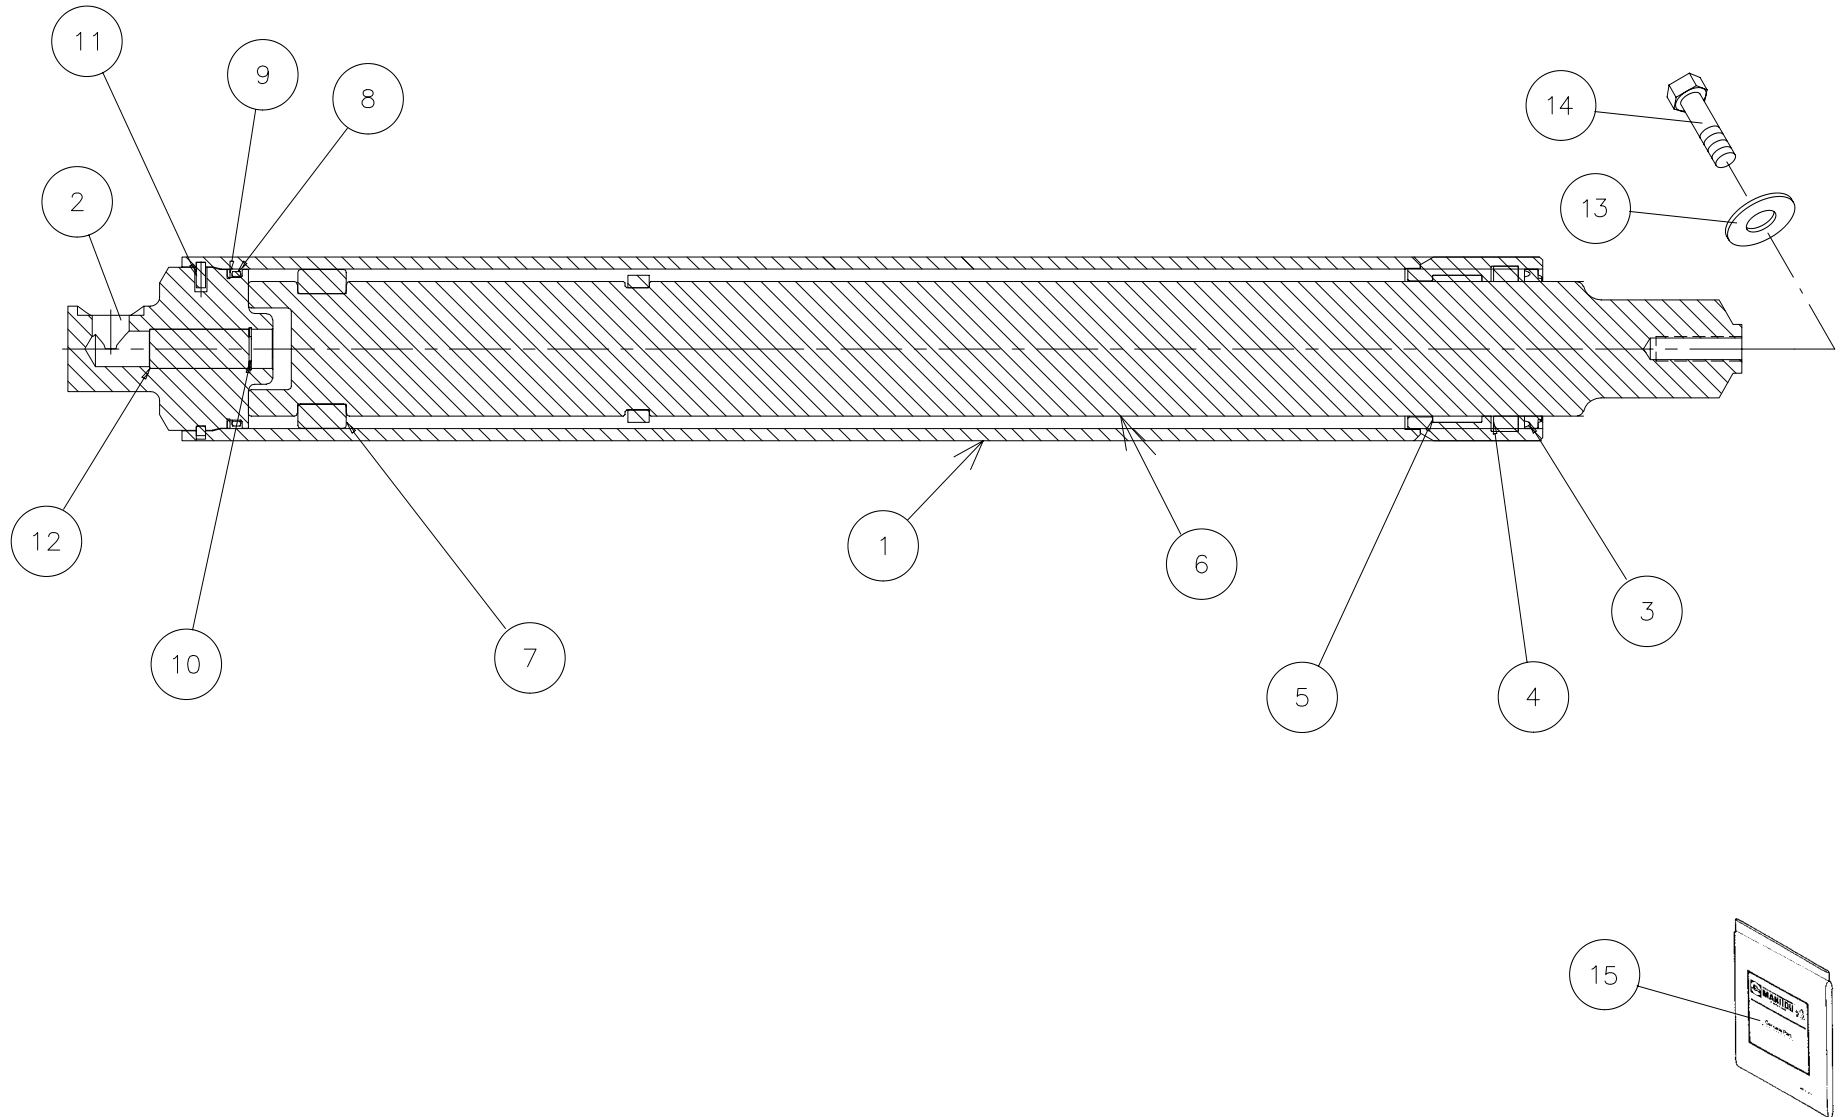

LIFT CYLINDER ASSEMBLY

			QTY/MODEL											
1/1			LIFT CYLINDER ASSEMBLY											
			1. 805348-02						5. 805348-06					
			2. 805348-03						6. 805348-07					
			3. 805348-04											
			4. 805348-05											
ITEM	PART NO.	DESCRIPTION	1	2	3	4	5	6	7	8	9	10	11	12
	805829-4	Cylinder, complete			2									
	805829-5	Cylinder, complete				2								
	805829-6	Cylinder, complete					2							
	805829-7	Cylinder, complete						2						
1	805830-4	Barrel assembly			1									
1	805830-5	Barrel assembly				1								
1	805830-6	Barrel assembly					1							
1	805830-7	Barrel assembly						1						
2	805833	Base plug			1	1	1	1						
3	805834	Wiper			1	1	1	1						
4	805835	Seal			1	1	1	1						
5	805836	Wear ring			1	1	1	1						
6	805862-4	Rod assembly			1									
6	805862-5	Rod assembly				1								
6	805862-6	Rod assembly					1							
6	805862-7	Rod assembly						1						
7	805864	Split ring			1	1	1	1						
8	K336	O-ring			1	1	1	1						
9	K8-336	Backup ring			1	1	1	1						
10	K97612	Ring			1	1	1	1						
11	R2211-5	Lock wire			1	1	1	1						
12	R5683	Flow regulator			1	1	1	1						
13	K34809	Washer			2	2	2	2						
14	K20548	Bolt			2	2	2	2						
15	805829K	Seal kit (Items 3, 4, 8 & 9)			1	1	1	1						

2.00