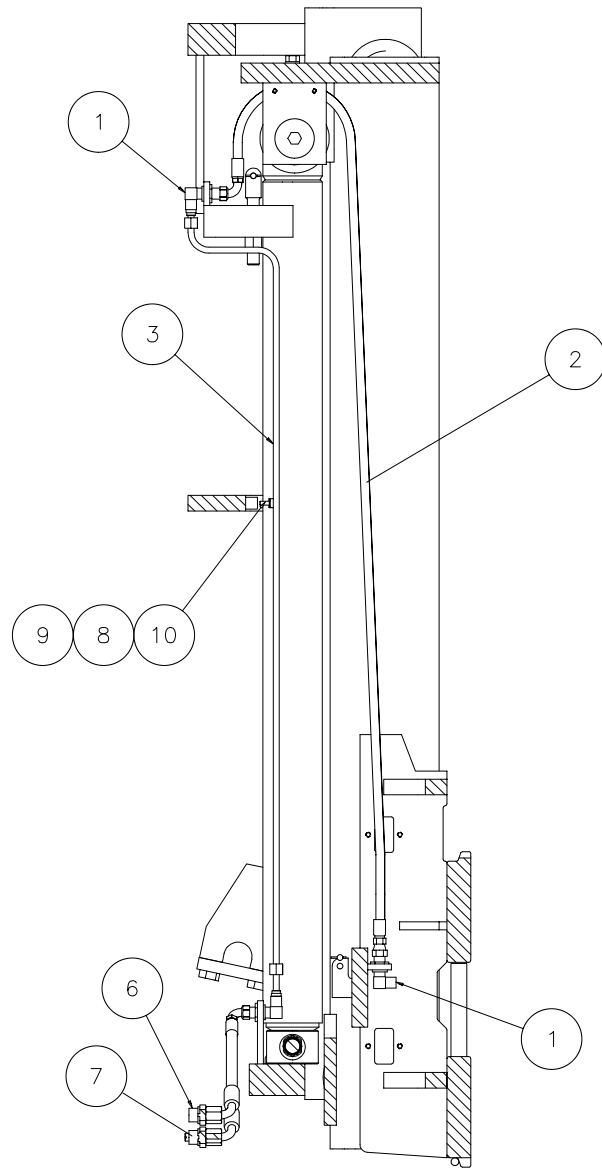

HOSE KIT, LH

SECTION A-A

			QTY/MODEL											
1/1			HOSE KIT, LH											
			1. 805348-02						5. 805348-06					
			2. 805348-03						6. 805348-07					
			3. 805348-04											
			4. 805348-05											
ITEM	PART NO.	DESCRIPTION	1	2	3	4	5	6	7	8	9	10	11	12
	805841-04	Hose kit, LH complete			1									
	805841-05	Hose kit, LH complete				1								
	805841-06	Hose kit, LH complete					1							
	805841-07	Hose kit, LH complete						1						
1	M0000075	Elbow, bulkhead			1	1	1	1						
2	805844-4	Hose assembly			1									
2	805844-5	Hose assembly				1								
2	805844-6	Hose assembly					1							
2	805844-7	Hose assembly						1						
3	806321-4	Tube assembly			2									
3	806321-5	Tube assembly				2								
3	806321-6	Tube assembly					2							
3	806321-7	Tube assembly						2						
4	806311	Hose assembly			1	1	1	1						
5	806312	Hose assembly			1	1	1	1						
6	803287	Connector, modified			2	2	2	2						
7	803390	Orfice			2	2	2	2						
8	86503	Clamp			2	2	2	2						
9	42316	Washer, M6			1	1	1	1						
10	46668	Bolt, M6			1	1	1	1						
11	806318	Guide			2	2	2	2						
12	61975	Screw, M6			4	4	4	4						

6.00