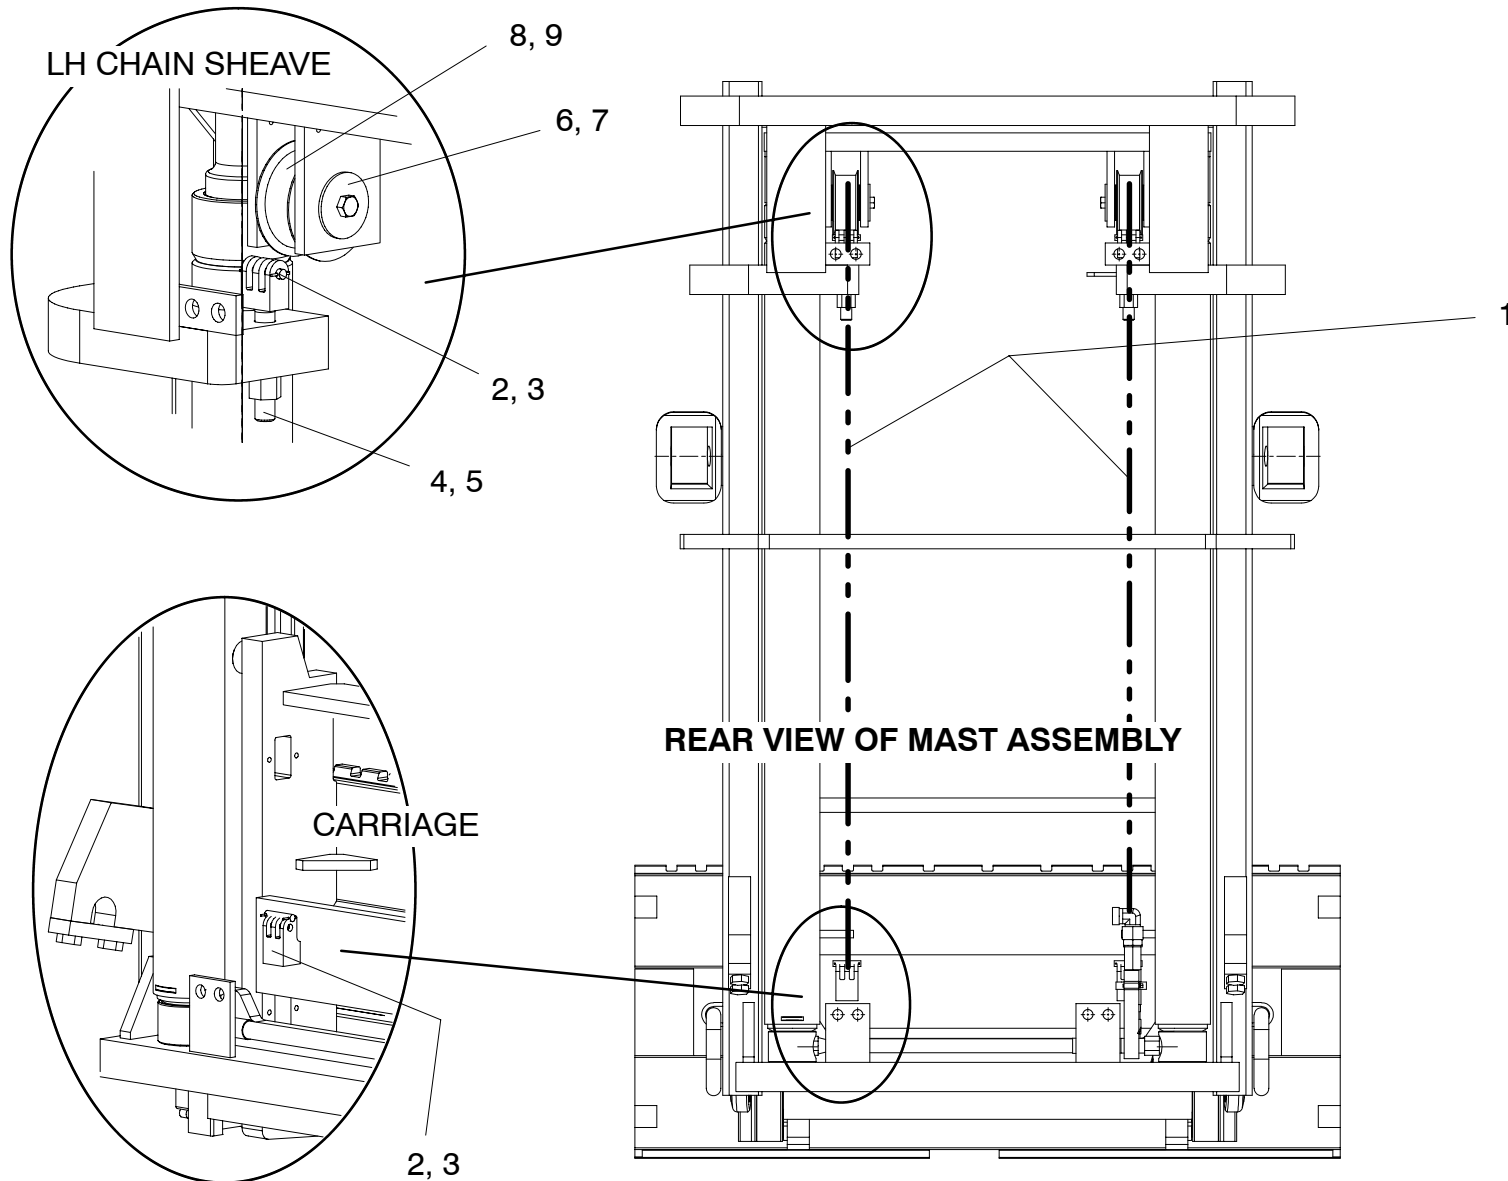

QTY/MODEL											
1/1			LIFT CYLINDER ASSEMBLY											
			1. 805348-02						5. 805348-06					
			2. 805348-03						6. 805348-07					
			3. 805348-04											
			4. 805348-05											
ITEM	PART NO.	DESCRIPTION	1	2	3	4	5	6	7	8	9	10	11	12
	805829-4	Cylinder, complete			2									
	805829-5	Cylinder, complete				2								
	805829-6	Cylinder, complete					2							
	805829-7	Cylinder, complete						2						
1	805830-4	Barrel assembly			1									
1	805830-5	Barrel assembly				1								
1	805830-6	Barrel assembly					1							
1	805830-7	Barrel assembly						1						
2	805833	Base plug			1	1	1	1						
3	805834	Wiper			1	1	1	1						
4	805835	Seal			1	1	1	1						
5	805836	Wear ring			1	1	1	1						
6	805862-4	Rod assembly			1									
6	805862-5	Rod assembly				1								
6	805862-6	Rod assembly					1							
6	805862-7	Rod assembly						1						
7	805864	Split ring			1	1	1	1						
8	K336	O-ring			1	1	1	1						
9	K8-336	Backup ring			1	1	1	1						
10	K97612	Ring			1	1	1	1						
11	R2211-5	Lock wire			1	1	1	1						
12	R5683	Flow regulator			1	1	1	1						
13	K34809	Washer			2	2	2	2						
14	K20548	Bolt			2	2	2	2						
15	805829K	Seal kit (Items 3, 4, 8 & 9)			1	1	1	1						

2.00

CHAIN SYSTEM