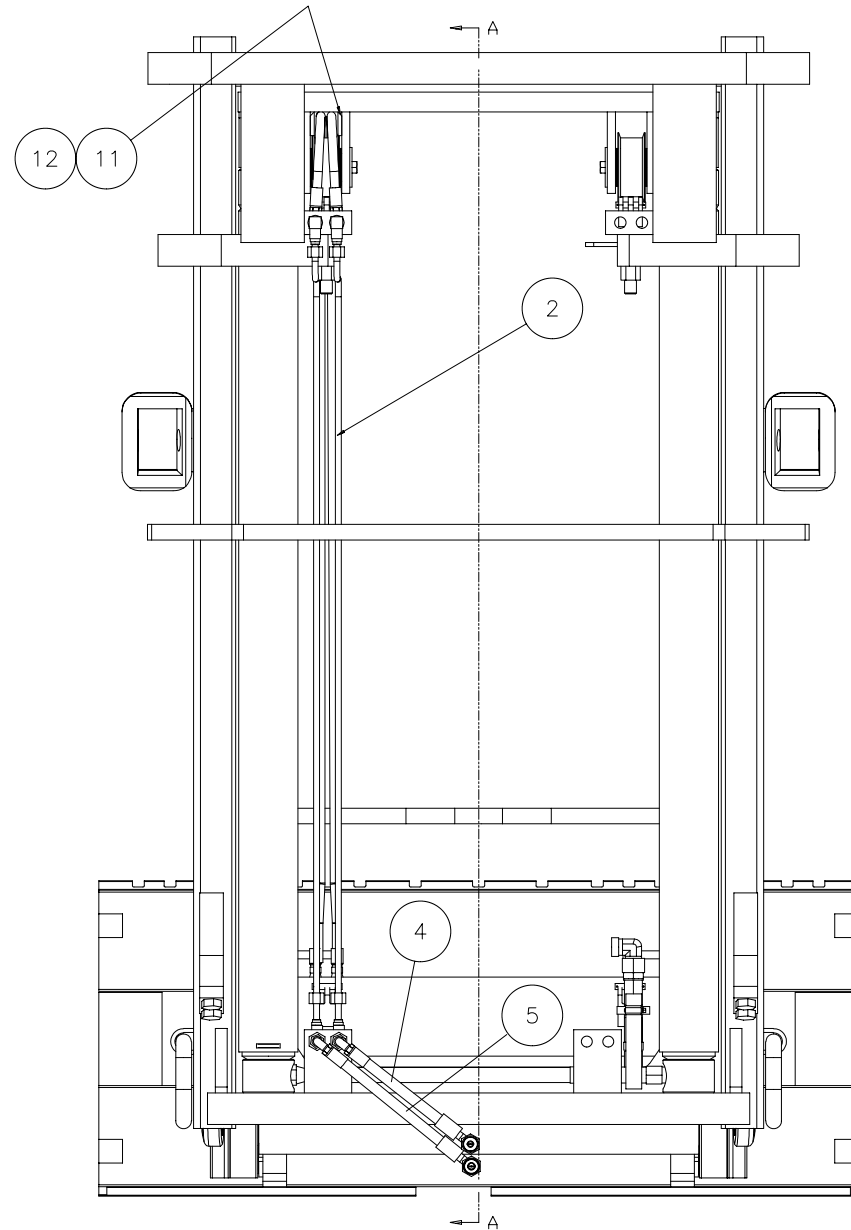

HOSE KIT, LH

SECTION A-A

			QTY/MODEL											
1/1			HOSE KIT, LH											
			1. 805348-02						5. 805348-06					
			2. 805348-03						6. 805348-07					
			3. 805348-04											
			4. 805348-05											
ITEM	PART NO.	DESCRIPTION	1	2	3	4	5	6	7	8	9	10	11	12
	805841-04	Hose kit, LH complete			1									
	805841-05	Hose kit, LH complete				1								
	805841-06	Hose kit, LH complete					1							
	805841-07	Hose kit, LH complete						1						
1	M0000075	Elbow, bulkhead			1	1	1	1						
2	805844-4	Hose assembly			1									
2	805844-5	Hose assembly				1								
2	805844-6	Hose assembly					1							
2	805844-7	Hose assembly						1						
3	806321-4	Tube assembly			2									
3	806321-5	Tube assembly				2								
3	806321-6	Tube assembly					2							
3	806321-7	Tube assembly						2						
4	806311	Hose assembly			1	1	1	1						
5	806312	Hose assembly			1	1	1	1						
6	803287	Connector, modified			2	2	2	2						
7	803390	Orfice			2	2	2	2						
8	86503	Clamp			2	2	2	2						
9	42316	Washer, M6			1	1	1	1						
10	46668	Bolt, M6			1	1	1	1						
11	806318	Guide			2	2	2	2						
12	61975	Screw, M6			4	4	4	4						

6.00