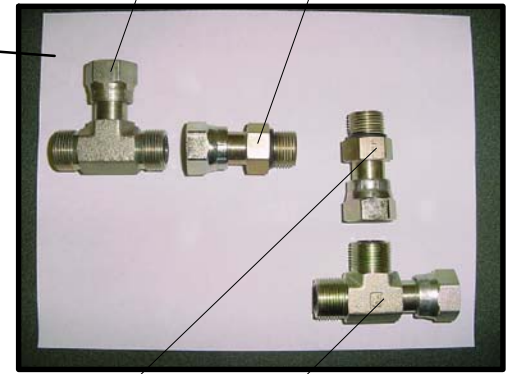

2.00

CHAIN SYSTEM

HYDRAULIC SYSTEM

BACKSIDE VIEW OF MAST

1ST MOUNTING
12 5

5 11
2ND MOUNTING

			QTY/MODEL											
1/1 HYDRAULIC SYSTEM			1. 805348-02						5. 805348-06					
			2. 805348-03						6. 805348-07					
			3. 805348-04											
			4. 805348-05											
ITEM	PART NO.	DESCRIPTION	1	2	3	4	5	6	7	8	9	10	11	12
1	217043	Fitting, elbow			1	1	1	1						
2	805352	Connector			1	1	1	1						
3	R5003	Body			1	1	1	1						
4	R5217	Flow regulator			1	1	1	1						
5	805622	Connector			1	1	1	1						
6	K97612	Ring			2	2	2	2						
7	R12734-9	Plate, welding certification required			1	1	1	1						
8	B2236-8	Hose clamp			1	1	1	1						
9	R19587	Connector			2	2	2	2						
10	805620	Hose assembly			1	1	1	1						
11	805276	Tee (2ND MOUNTING)			1	1	1	1						
12	R19831-3	Tee (1ST MOUNTING)			1	1	1	1						