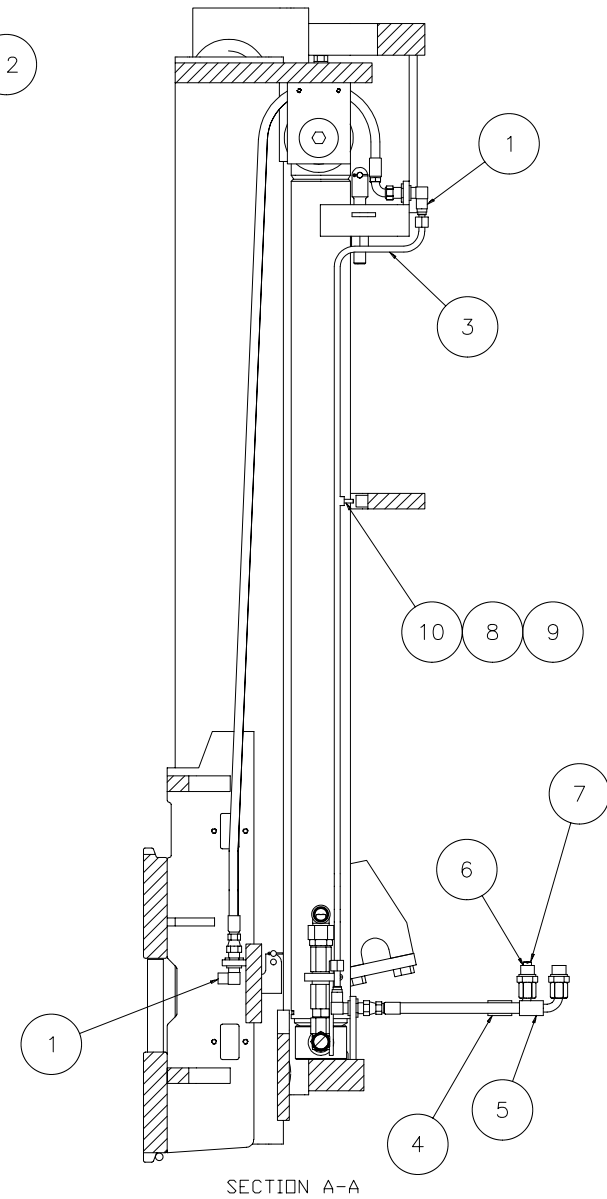

HOSE KIT, RH

			QTY/MODEL											
1/1			HOSE KIT, RH											
			1. 805348-02						4. 805348-05					
			2. 805348-03						5. 805348-06					
			3. 805348-04						6. 805348-07					
ITEM	PART NO.	DESCRIPTION	1	2	3	4	5	6	7	8	9	10	11	12
	805840-04	Hose kit, RH complete			1									
	805840-05	Hose kit, RH complete				1								
	805840-06	Hose kit, RH complete					1							
	805840-07	Hose kit, RH complete						1						
1	M0000075	Elbow, bulkhead			6	6	6	6						
2	805844-4	Hose assembly			1									
2	805844-5	Hose assembly				1								
2	805844-6	Hose assembly					1							
2	805844-7	Hose assembly						1						
3	806323-4	Tube assembly			2									
3	806323-5	Tube assembly				2								
3	806323-6	Tube assembly					2							
3	806323-7	Tube assembly						2						
4	806307	Hose assembly			1	1	1	1						
5	806308	Hose assembly			1	1	1	1						
6	803287	Connector, modified			2	2	2	2						
7	803390	Orfice			2	2	2	2						
8	86503	Clamp			2	2	2	2						
9	42316	Washer, M6			1	1	1	1						
10	46668	Bolt, M6			1	1	1	1						
11	806318	Guide			2	2	2	2						
12	61975	Screw, M4			4	4	4	4						

5.00