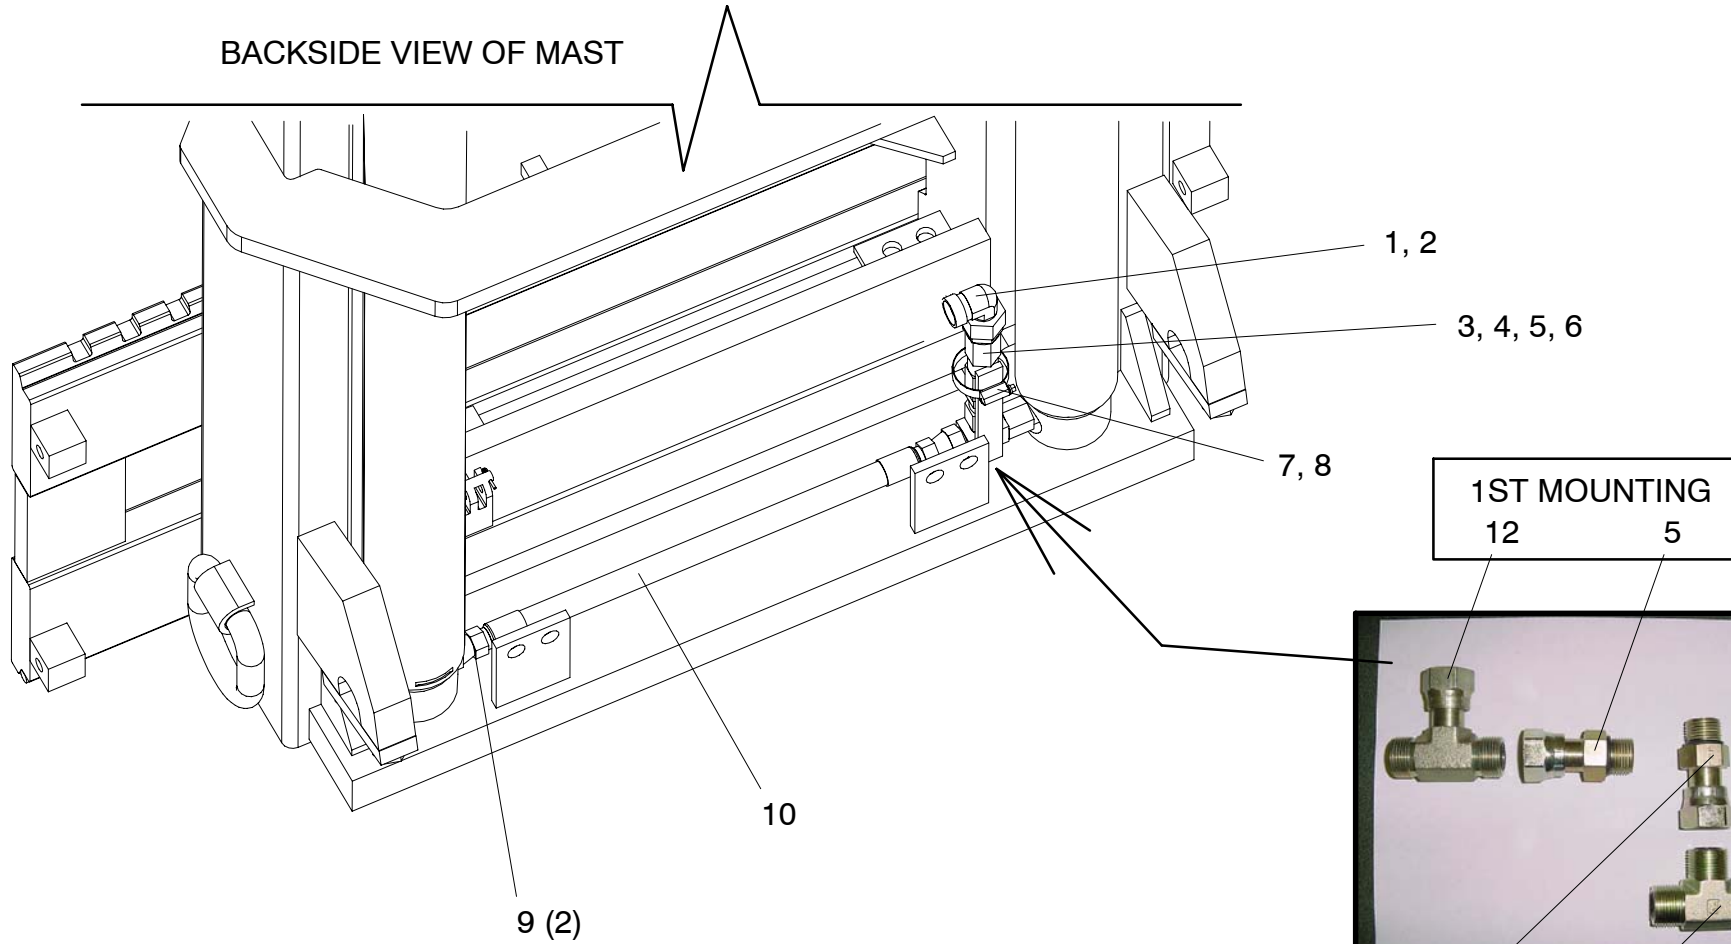

HYDRAULIC SYSTEM

BACKSIDE VIEW OF MAST

			QTY/MODEL											
1/1 HYDRAULIC SYSTEM			1. 805348-02						5. 805348-06					
			2. 805348-03						6. 805348-07					
			3. 805348-04											
			4. 805348-05											
ITEM	PART NO.	DESCRIPTION	1	2	3	4	5	6	7	8	9	10	11	12
1	217043	Fitting, elbow			1	1	1	1						
2	805352	Connector			1	1	1	1						
3	R5003	Body			1	1	1	1						
4	R5217	Flow regulator			1	1	1	1						
5	805622	Connector			1	1	1	1						
6	K97612	Ring			2	2	2	2						
7	R12734-9	Plate, welding certification required			1	1	1	1						
8	B2236-8	Hose clamp			1	1	1	1						
9	R19587	Connector			2	2	2	2						
10	805620	Hose assembly			1	1	1	1						
11	805276	Tee (2ND MOUNTING)			1	1	1	1						
12	R19831-3	Tee (1ST MOUNTING)			1	1	1	1						

4.00