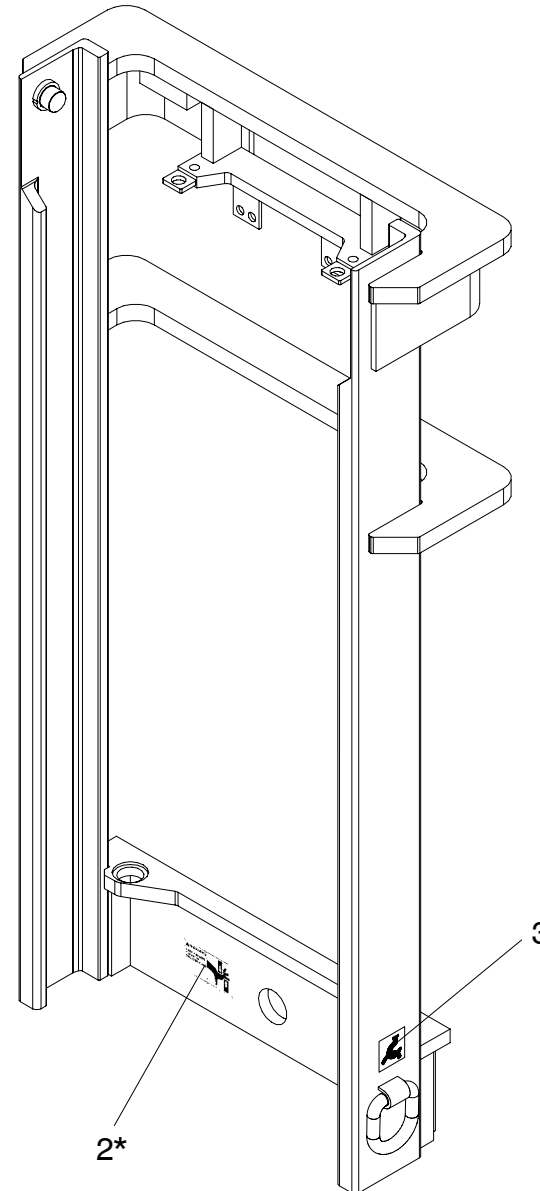

DECALS

* NOTE: PLACE DECALS ON FRONT AND BACK SIDE OF BRACING