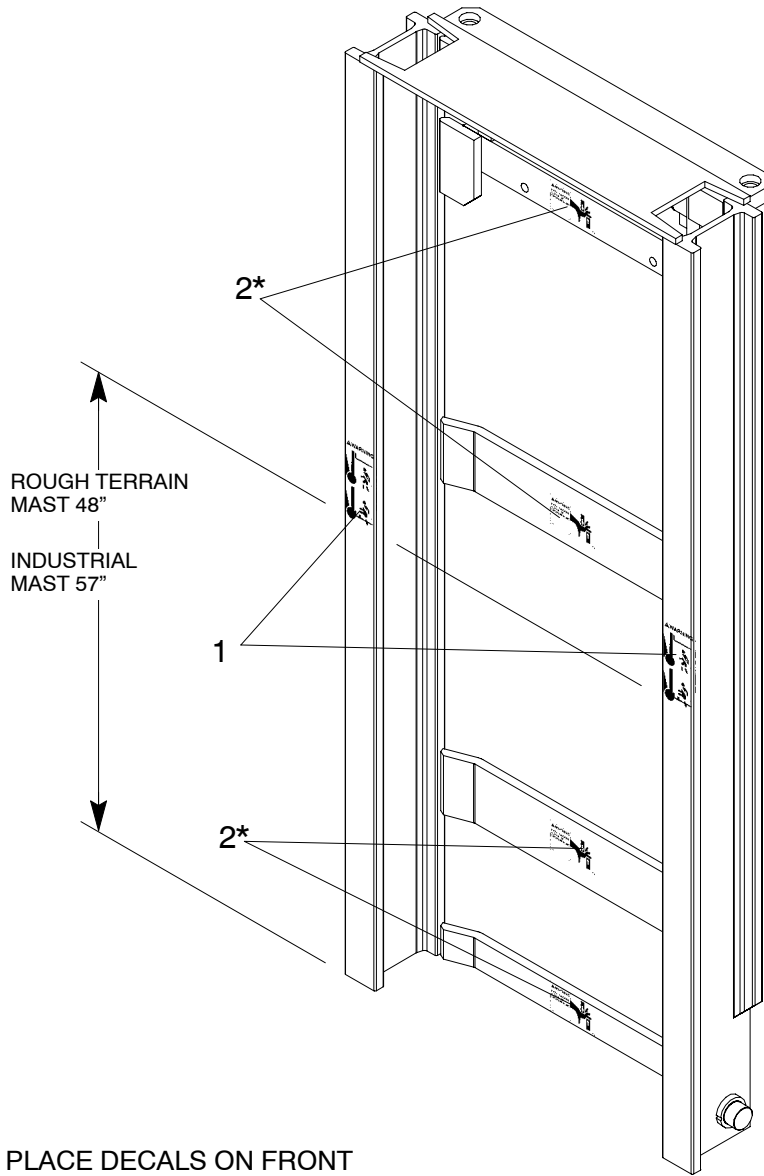

OPTIONAL BOLZONI SIDESHIFTER, 60" ITA III 10K NOT SHOWN,
FOR SIDESHIFTER SERVICE PARTS CONTACT MFR.

-- SEE ID PLATE ON SIDESHIFTER --

806848 - SIDESHIFTER, 60 IN.

PARTS LIST:

- 1 - 806849 CASCADE FORK POSITIONER, 60" ITA III 10K
- 1 - 800498 HOSE ASSEMBLY - HOSE 27 IN. LONG
- 1 - 800499 HOSE ASSEMBLY - HOSE 24 IN. LONG
- 2 - M0001183 ELBOW

OPTIONAL CASCADE FORK POSITIONER, 60" ITA III 10K NOT SHOWN.
FOR FORK POSITIONER SERVICE PARTS CONTACT MFR.

-- SEE ID PLATE ON FORK POSITIONER --

DECALS

* NOTE: PLACE DECALS ON FRONT AND BACK SIDE OF BRACING